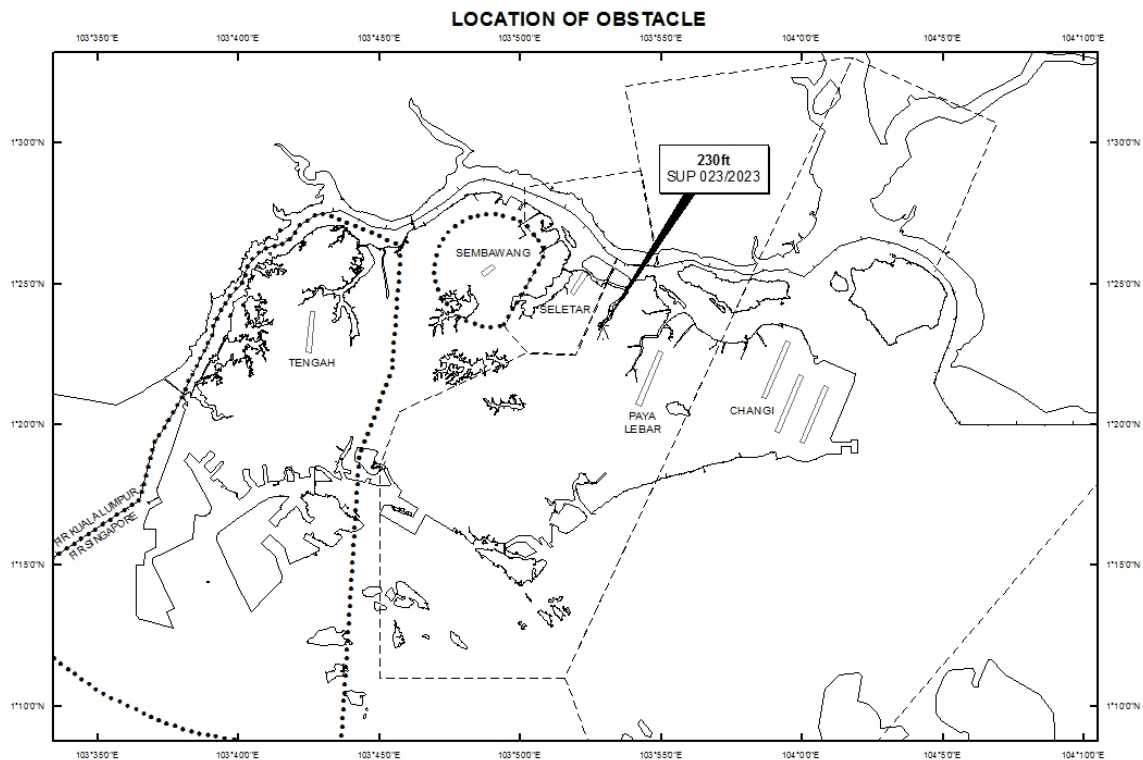

WIE/2310201559 one mobile crane, height 230ft AMSL, erected at 012305N 1035256E (bearing 324.7 degrees, distance 2.13nm from Paya Lebar ARP - within Paya Lebar Control Zone). Crane marked and lighted at night. (NOTAM A3966/22 dated 05/12/2022 is hereby superseded.)