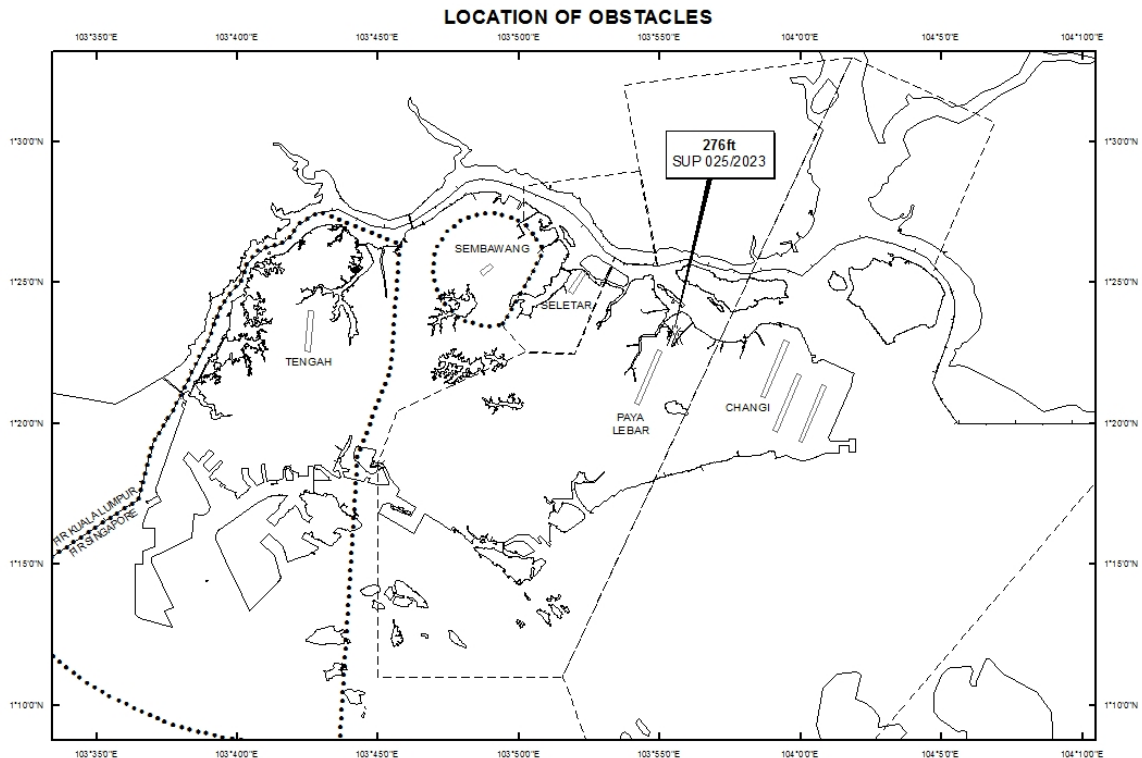

WIE/2312311559 two mobile cranes and two crawler cranes, height 276ft AMSL, erected at 012250N 1035532E (bearing 42.5 degrees, distance 2.02nm from Paya Lebar ARP - within Paya Lebar Control Zone). Cranes marked and lighted at night. (NOTAM A0200/23 dated 28/01/2023 is hereby superseded.)