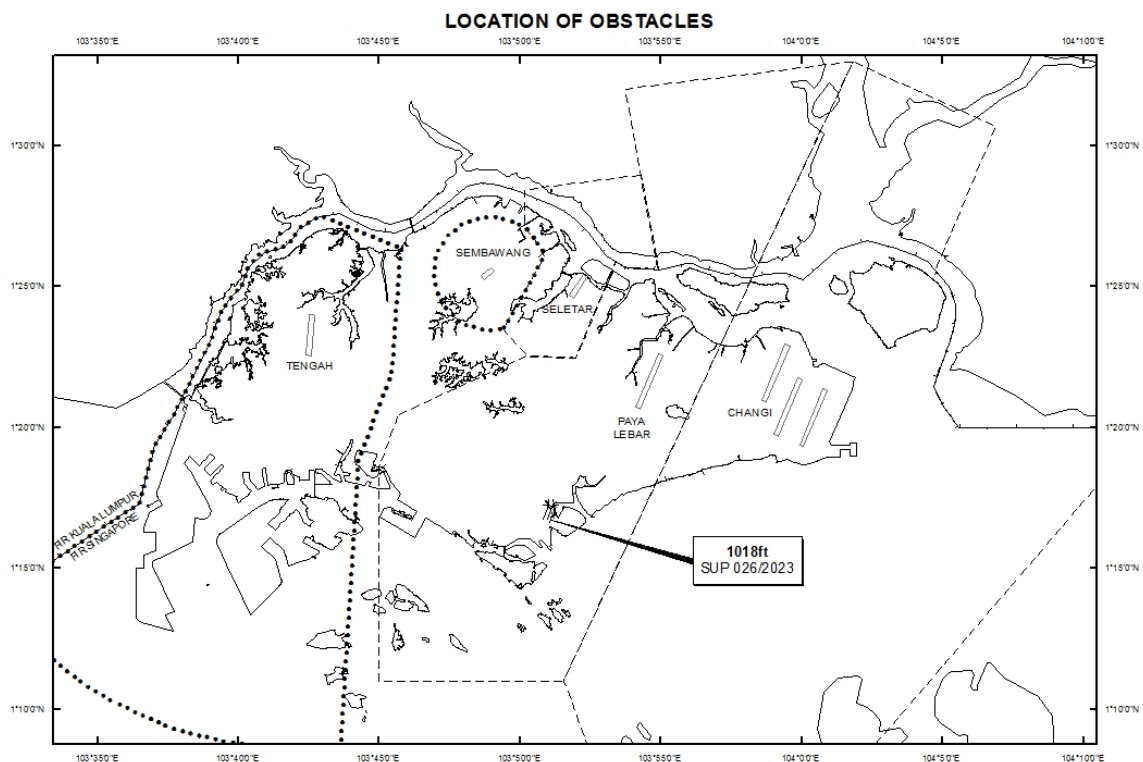

With effect from 2304301600/2312311559 two luffer jib cranes, height 1018ft AMSL, erected at 011650N 1035104E (bearing 215 degrees, distance 5.49nm from Paya Lebar ARP - within Paya Lebar Control Zone). Cranes marked and lighted at night. (NOTAM A0162/23 dated 23/01/2023 is hereby superseded.)