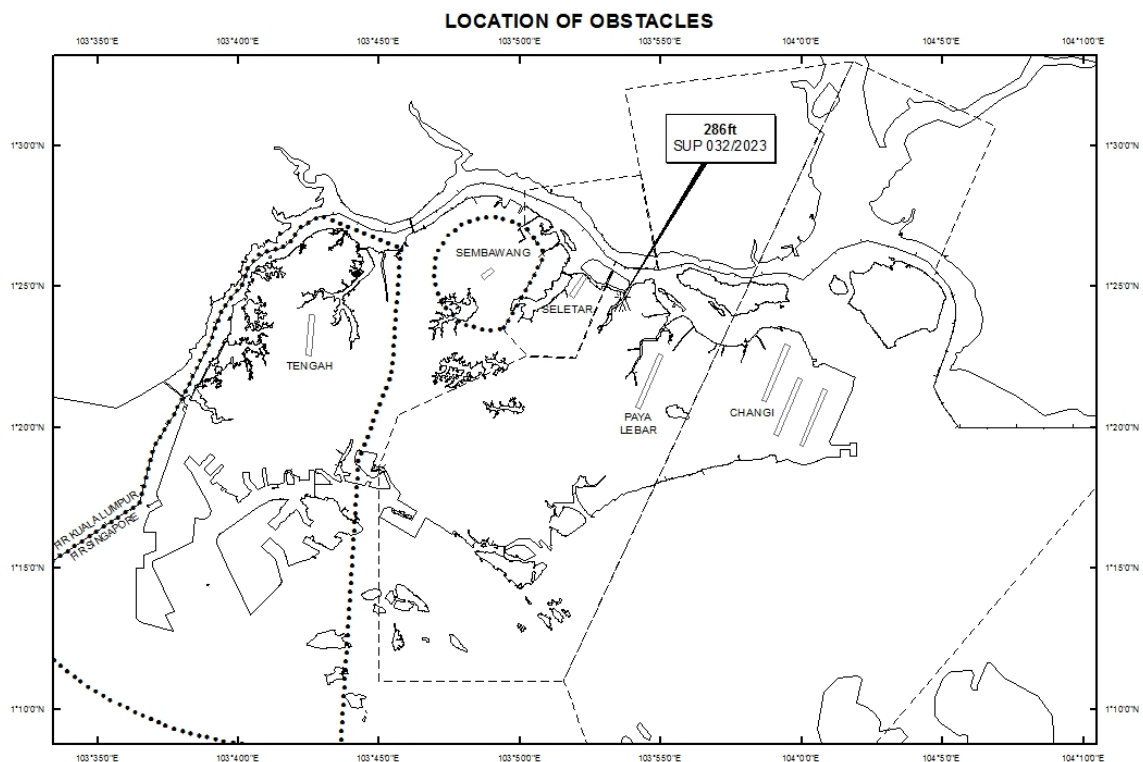

WIE/2312311559 two luffer cranes, height 286ft AMSL, erected at 012412N 1035338E (bearing 350 degrees, distance 2.9nm from Paya Lebar ARP - within Paya Lebar Control Zone). Cranes marked and lighted at night. (NOTAM A0150/23 dated 20/01/2023 is hereby superseded.)