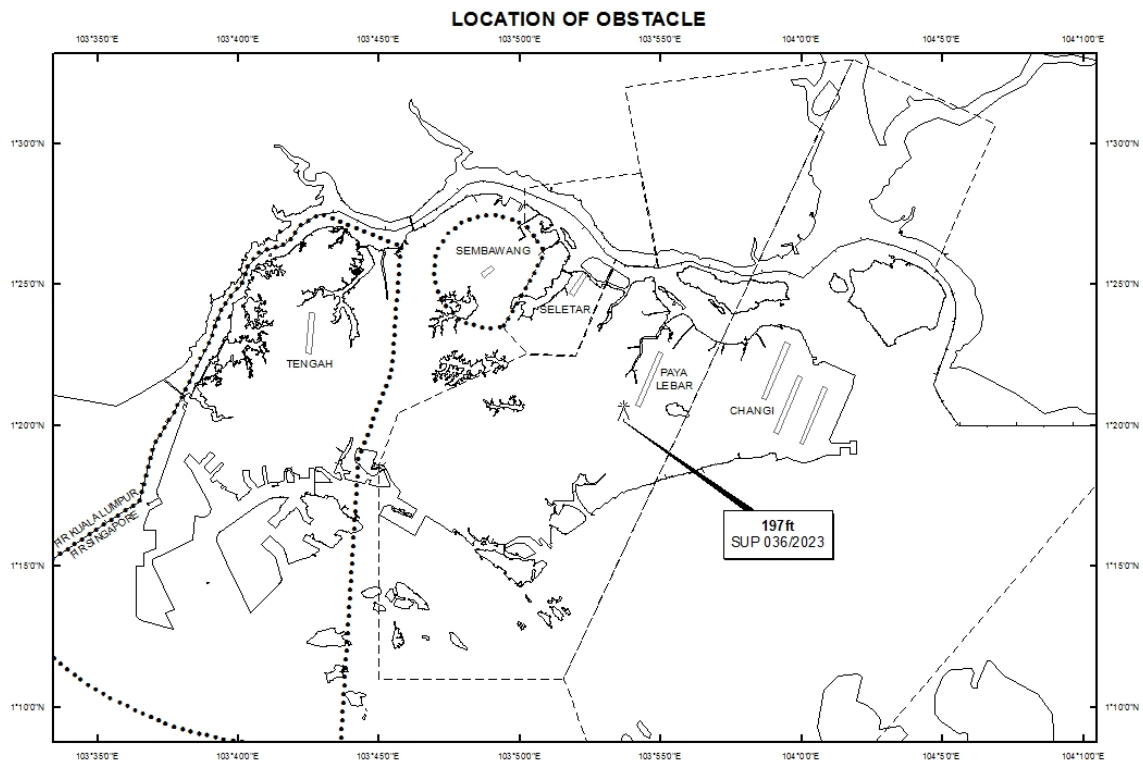

WIE/2312311559 one mobile crane, height 197ft AMSL, erected at 012015N 1035341E (bearing 204.3 degrees, distance 1.19nm from Paya Lebar ARP - within Paya Lebar Control Zone). Crane marked and lighted at night. (NOTAM A0004/23 dated 03/01/2023 is hereby superseded.)