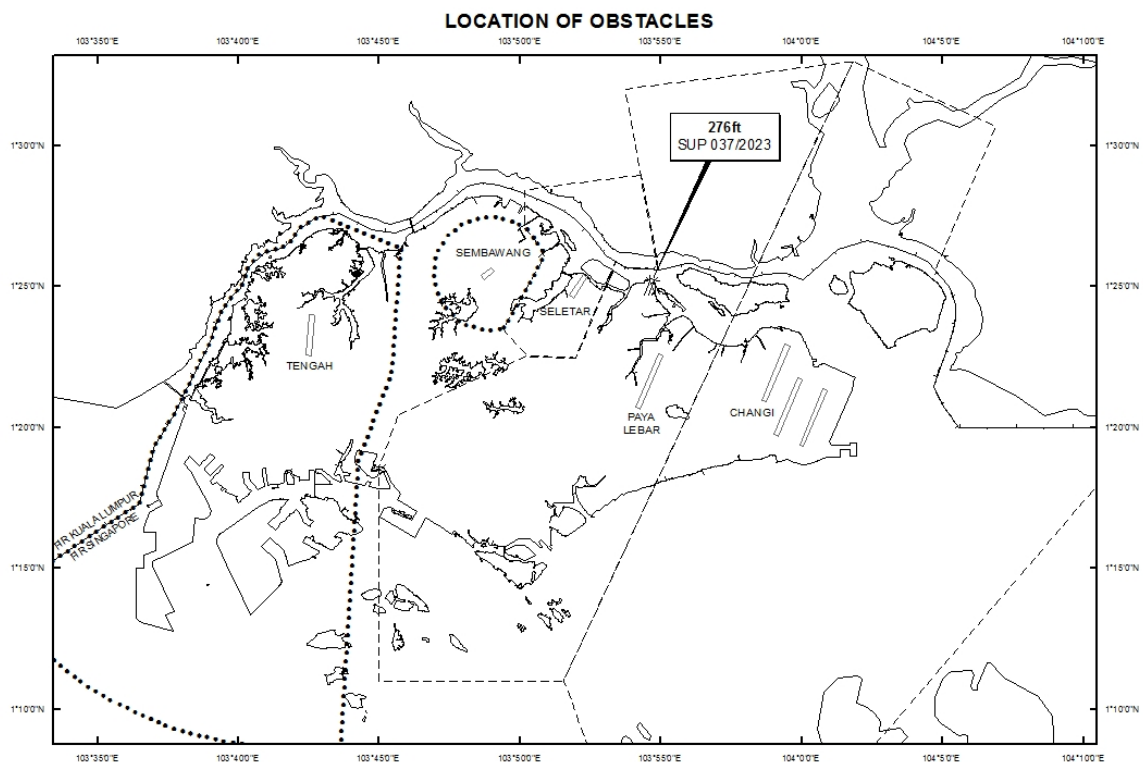

Email: caas_singaporeais@caas.gov.sgURL: www.caas.gov.sgURL: <https://aim-sg.caas.gov.sg>**AIP Supplement for
Singapore****AIP SUP
037/2023****Effective from 09 FEB 2023****/ 31 DEC 2023****Published on 09 FEB 2023****PAYA LEBAR AIRPORT – TOWER CRANES**

WIE/2312311559 nine tower cranes, height 276ft AMSL, erected at 012447N 1035440E (bearing 8 degrees, distance 3.48nm from Paya Lebar ARP - within Paya Lebar Control Zone). Cranes marked and lighted at night. (NOTAM A0068/23 dated 13/01/2023 is hereby superseded.)