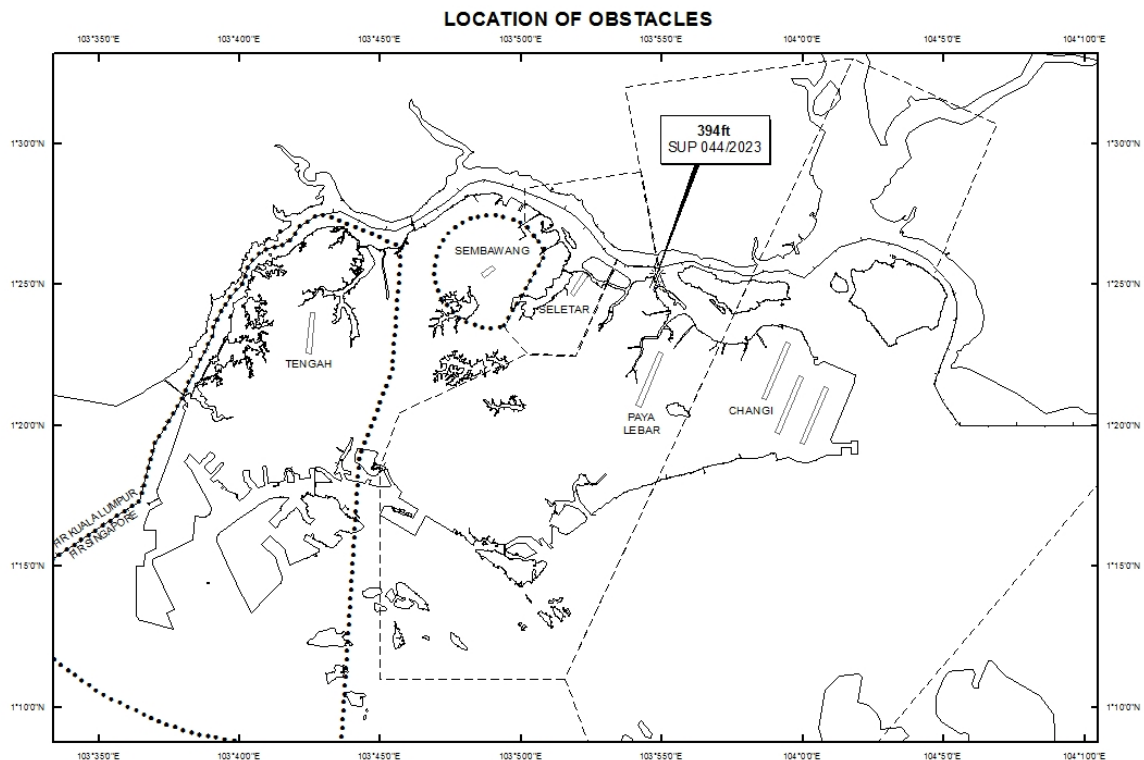

PAYA LEBAR AIRPORT – CRANES

WIE/2312311559 seven topless cranes and four luffer cranes, height 394ft AMSL, erected at 012458N 1035450E (bearing 11 degrees, distance 3.69nm from Paya Lebar ARP - within Paya Lebar Control Zone). Cranes marked and lighted at night. (NOTAM A0480/23 dated 22/02/2023 is hereby superseded.)