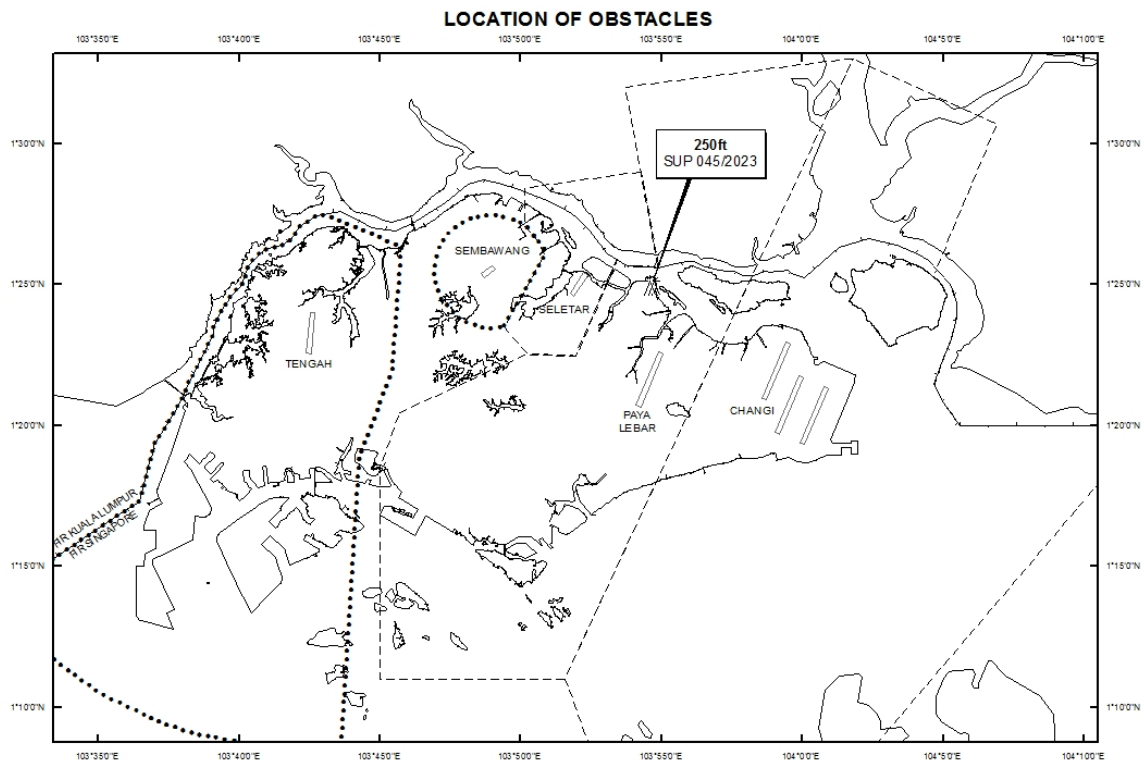

WIE/2312311559 three mobile cranes and one crawler crane, height 250ft AMSL, erected at 012442N 1035439E (bearing 8 degrees, distance 3.39nm from Paya Lebar ARP - within Paya Lebar Control Zone). Cranes marked and lighted at night. (NOTAM A0417/23 dated 14/02/2023 is hereby superseded.)