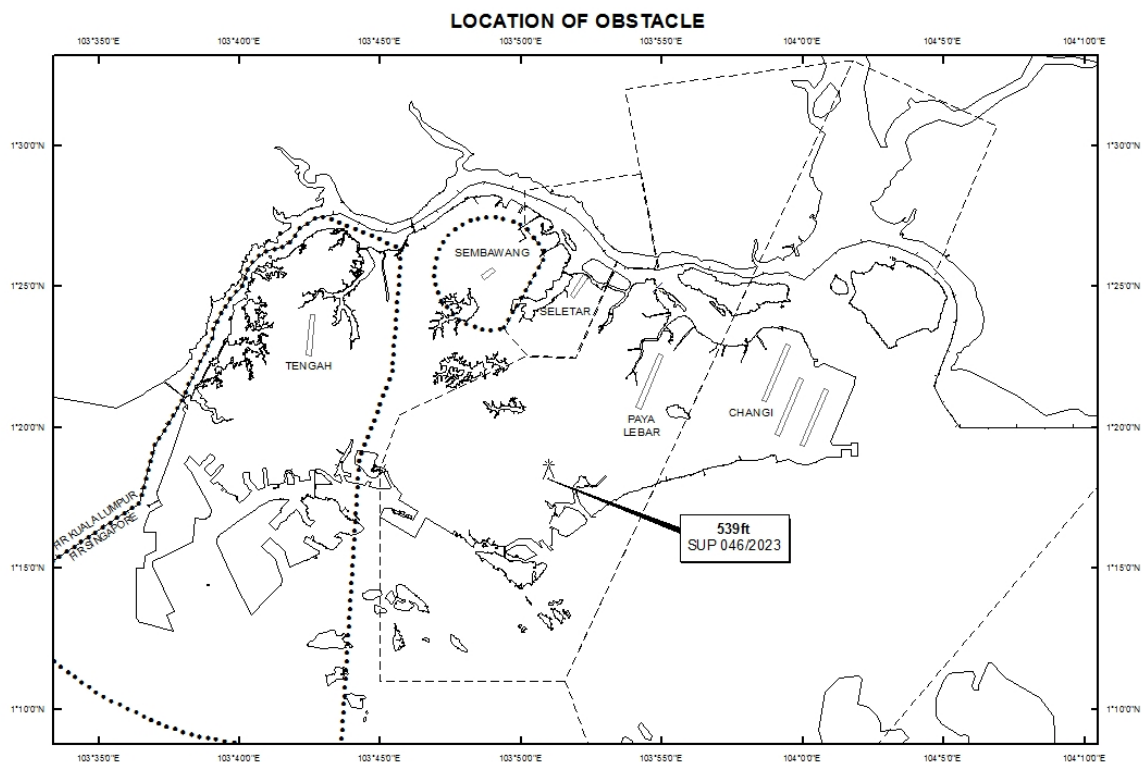

PAYA LEBAR AIRPORT – TOWER CRANE

WIE/2312311559 one tower crane, height 539ft AMSL, erected at 011815N 1035059E (bearing 226 degrees, distance 4.44nm from Paya Lebar ARP - within Paya Lebar Control Zone). Crane marked and lighted at night. (NOTAM A0416/23 dated 14/02/2023 is hereby superseded.)