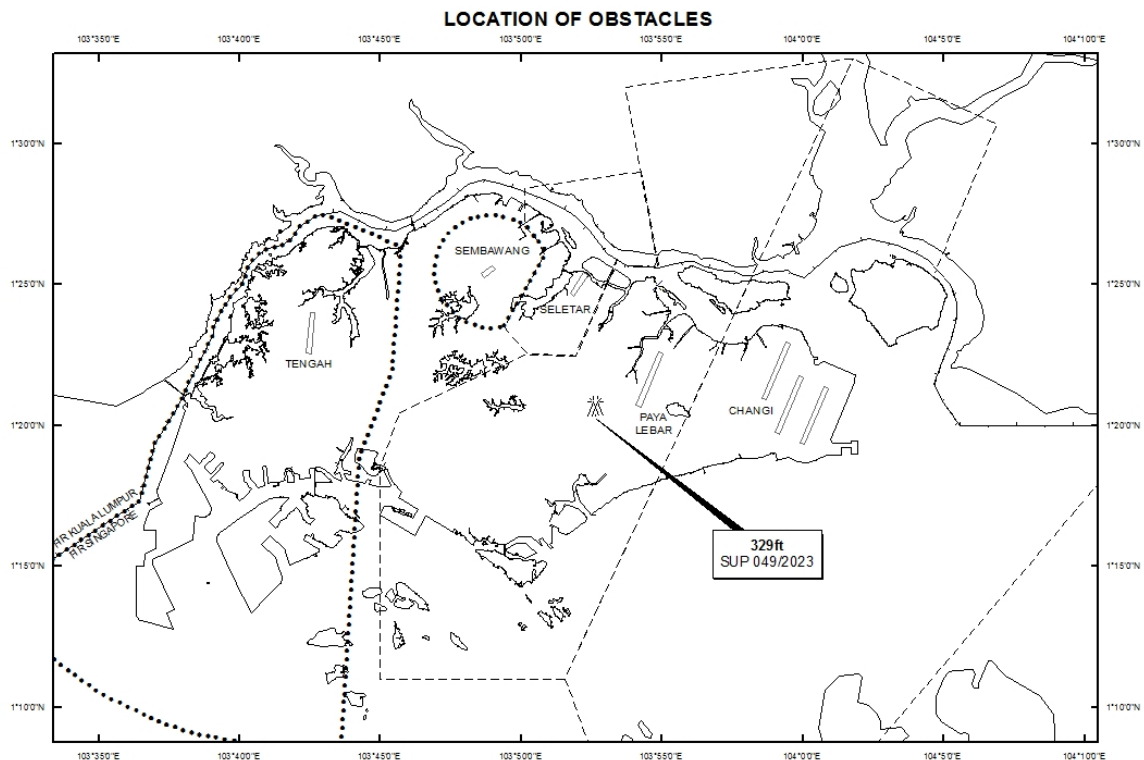

### PAYA LEBAR AIRPORT – CRANES

WIE/2312311559 three luffer cranes and six topless cranes, height 329ft AMSL, erected at 012024N 1035240E (bearing 238 degrees, distance 1.77nm from Paya Lebar ARP - within Paya Lebar Control Zone). Cranes marked and lighted at night. (NOTAM A0363/23 dated 08/02/2023 is hereby superseded.)