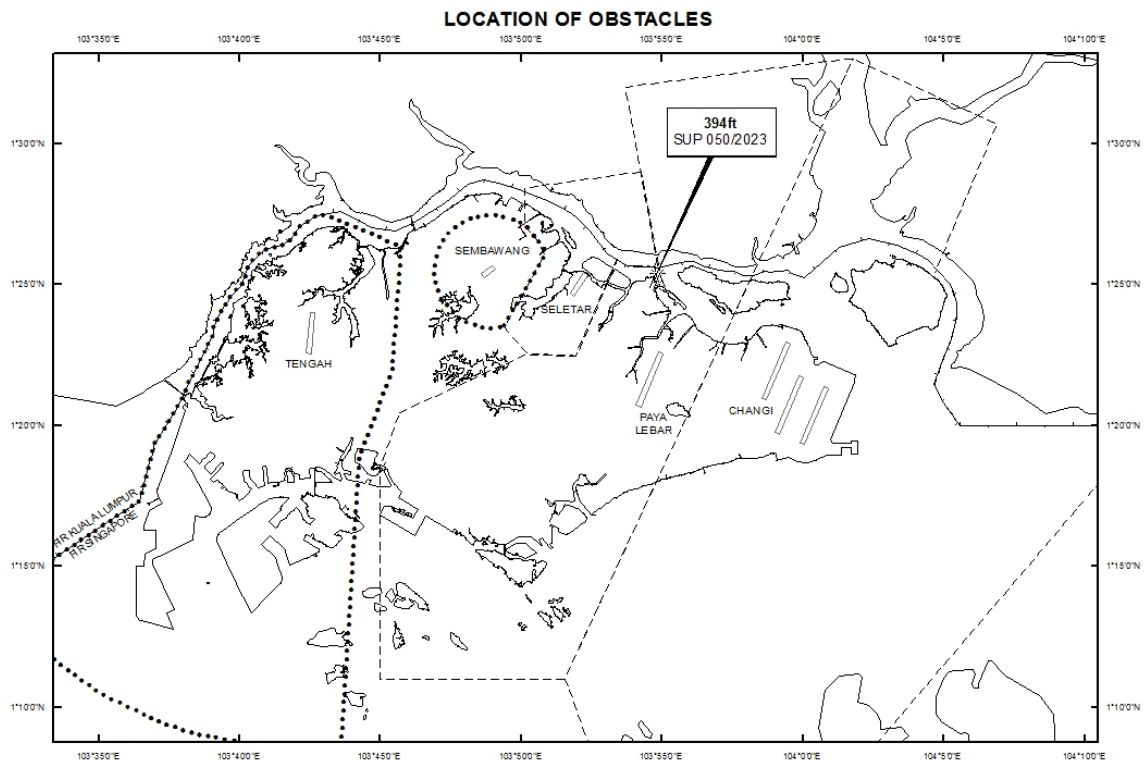

## AIP Supplement for Singapore

**AIP SUP  
050/2023**

Effective from 15 MAR 2023

/ 31 DEC 2023

Published on 15 MAR 2023

### PAYA LEBAR AIRPORT – CRANES

WIE/2312311559 seven luffer cranes and four topless cranes, height 394ft AMSL, erected at 012458N 1035450E (bearing 10 degrees, distance 3.68nm from Paya Lebar ARP - within Paya Lebar Control Zone). Cranes marked and lighted at night. (NOTAM A0362/23 dated 08/02/2023 is hereby superseded.)