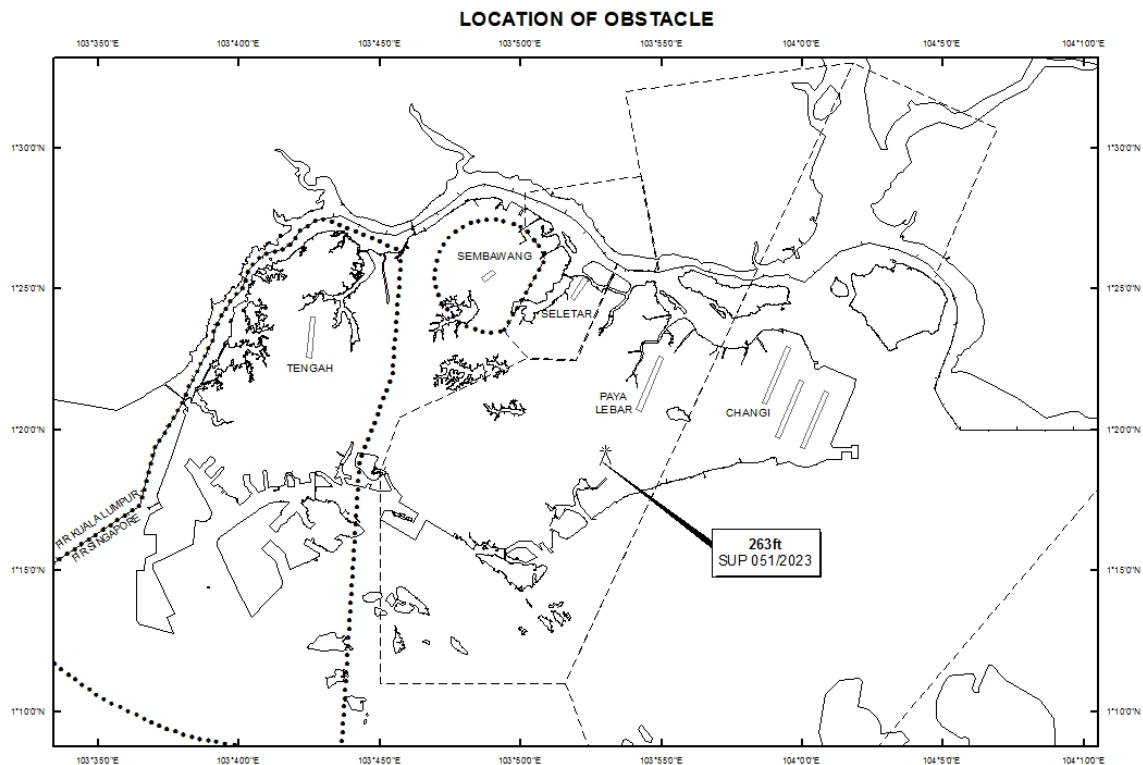

WIE/2312311559 one luffing crane, height 263ft AMSL, erected at 011851N 1035259E (bearing 205 degrees, distance 2.76nm from Paya Lebar ARP - within Paya Lebar Control Zone). Crane marked and lighted at night. (NOTAM A0508/23 dated 27/02/2023 is hereby superseded.)

PAGE INTENTIONALLY LEFT BLANK