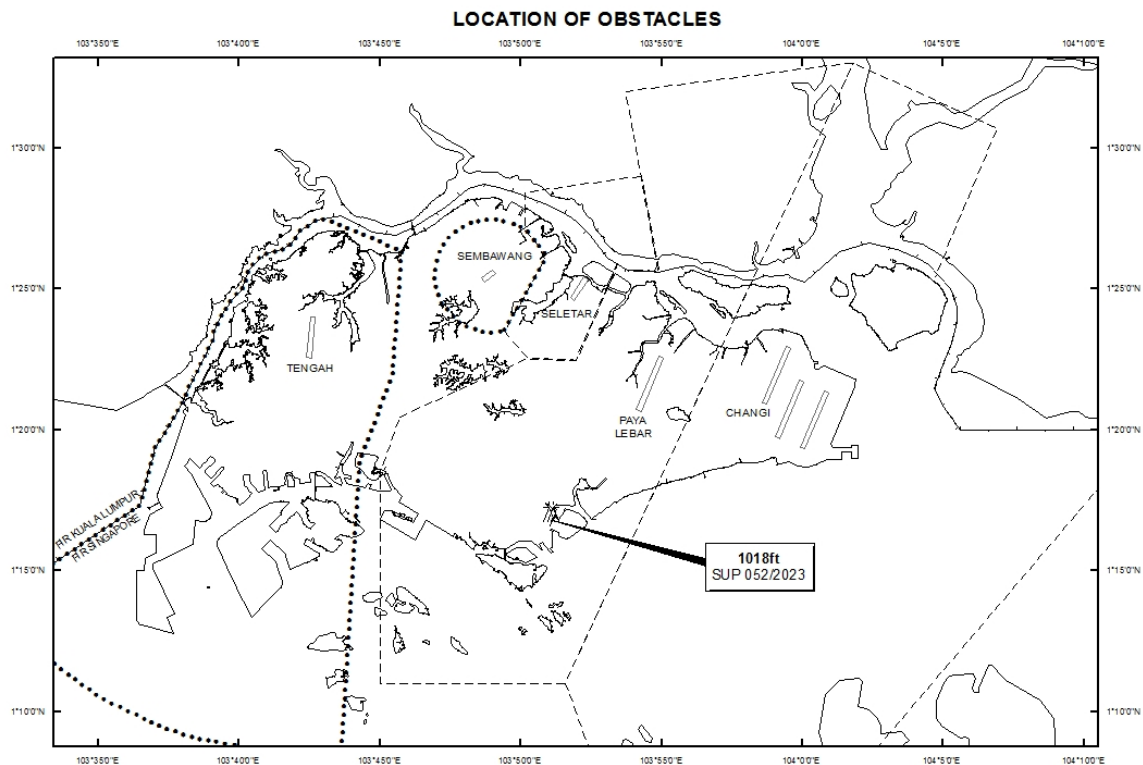

WIE/2312311559 two luffer jib cranes, height 1018ft AMSL, erected at 011650N 1035104E (bearing 215 degrees, distance 5.47nm from Paya Lebar ARP - within Paya Lebar Control Zone). Cranes marked and lighted at night. (NOTAM A0360/23 dated 08/02/2023 is hereby superseded.)