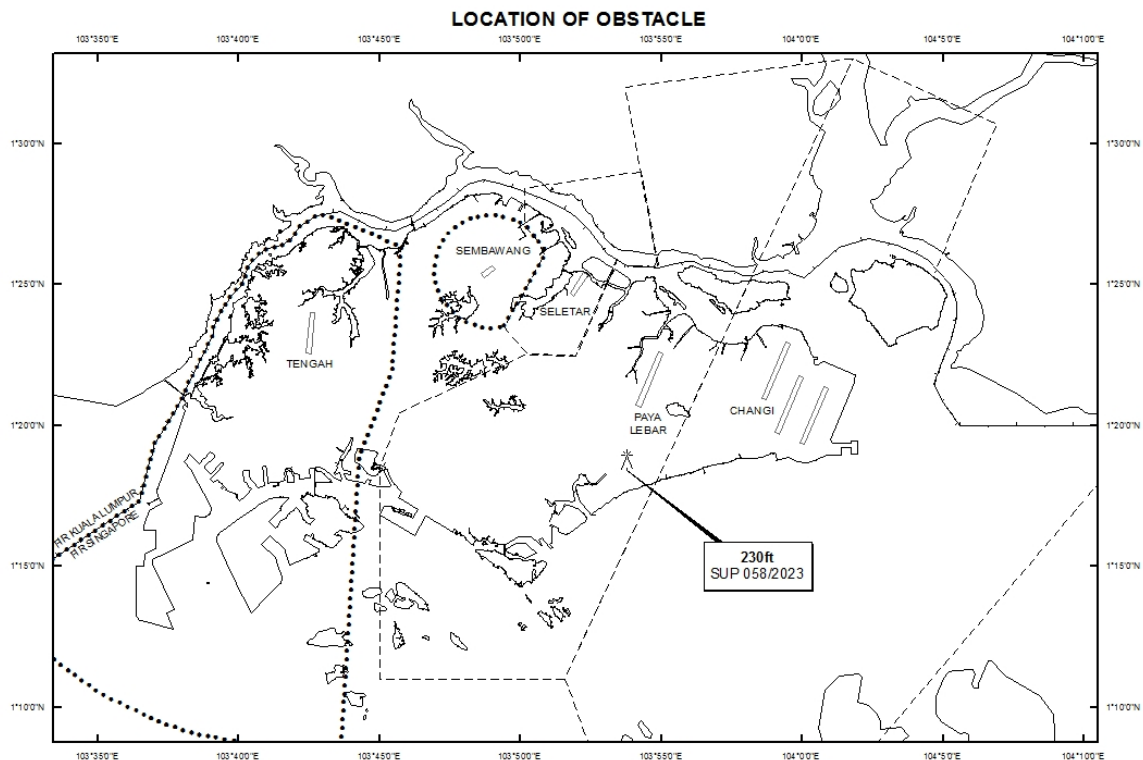

Email: caas_singaporeais@caas.gov.sgURL: www.caas.gov.sgURL: <https://aim-sg.caas.gov.sg>

AIP Supplement for Singapore

AIP SUP
058/2023

Effective from 13 APR 2023

/ 31 DEC 2023

Published on 13 APR 2023

PAYA LEBAR AIRPORT – MOBILE CRANE

WIE/2312311559 one mobile crane, height 230ft AMSL, erected at 011832N 1035345E (bearing 188 degrees, distance 2.86nm from Paya Lebar ARP - within Paya Lebar Control Zone). Crane marked and lighted at night. (NOTAM A0661/23 dated 22/03/2023 is hereby superseded.)