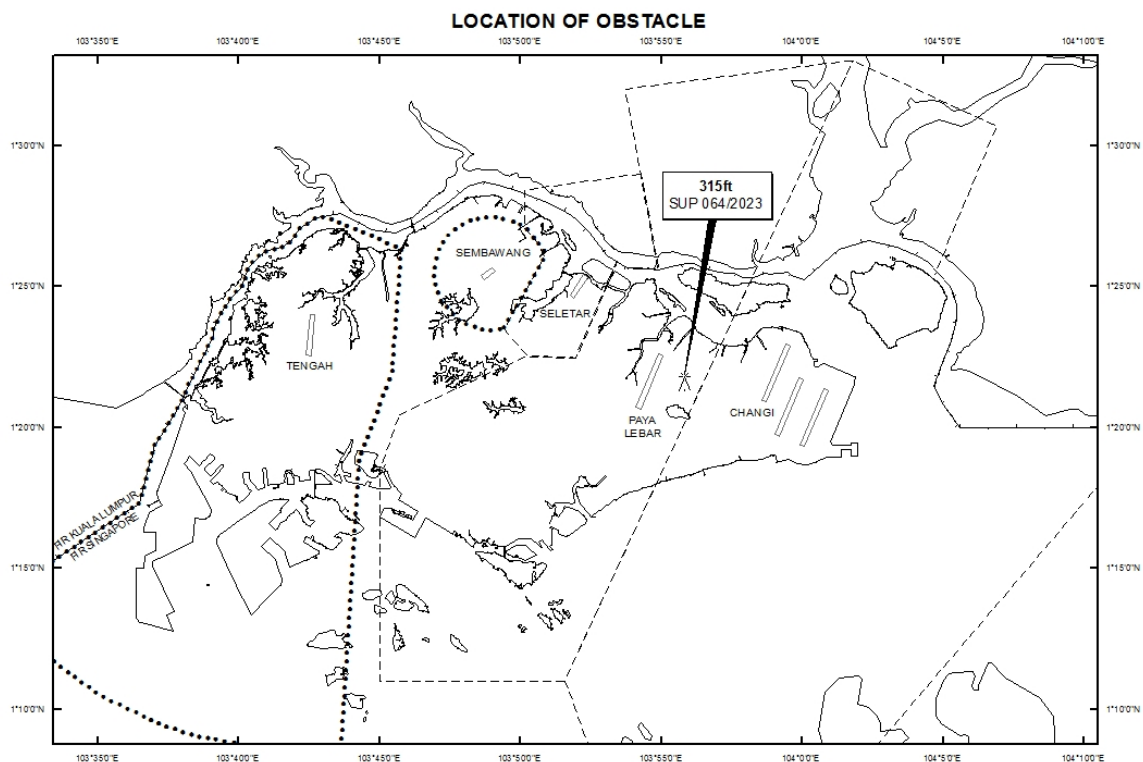

WIE/2403101559 one mobile crane, height 315ft AMSL, erected at 012124N 1035549E (bearing 88 degrees, distance 1.65nm from Paya Lebar ARP - within Paya Lebar Control Zone). Crane marked and lighted at night. (NOTAM A0572/23 dated 08/03/2023 is hereby superseded.)