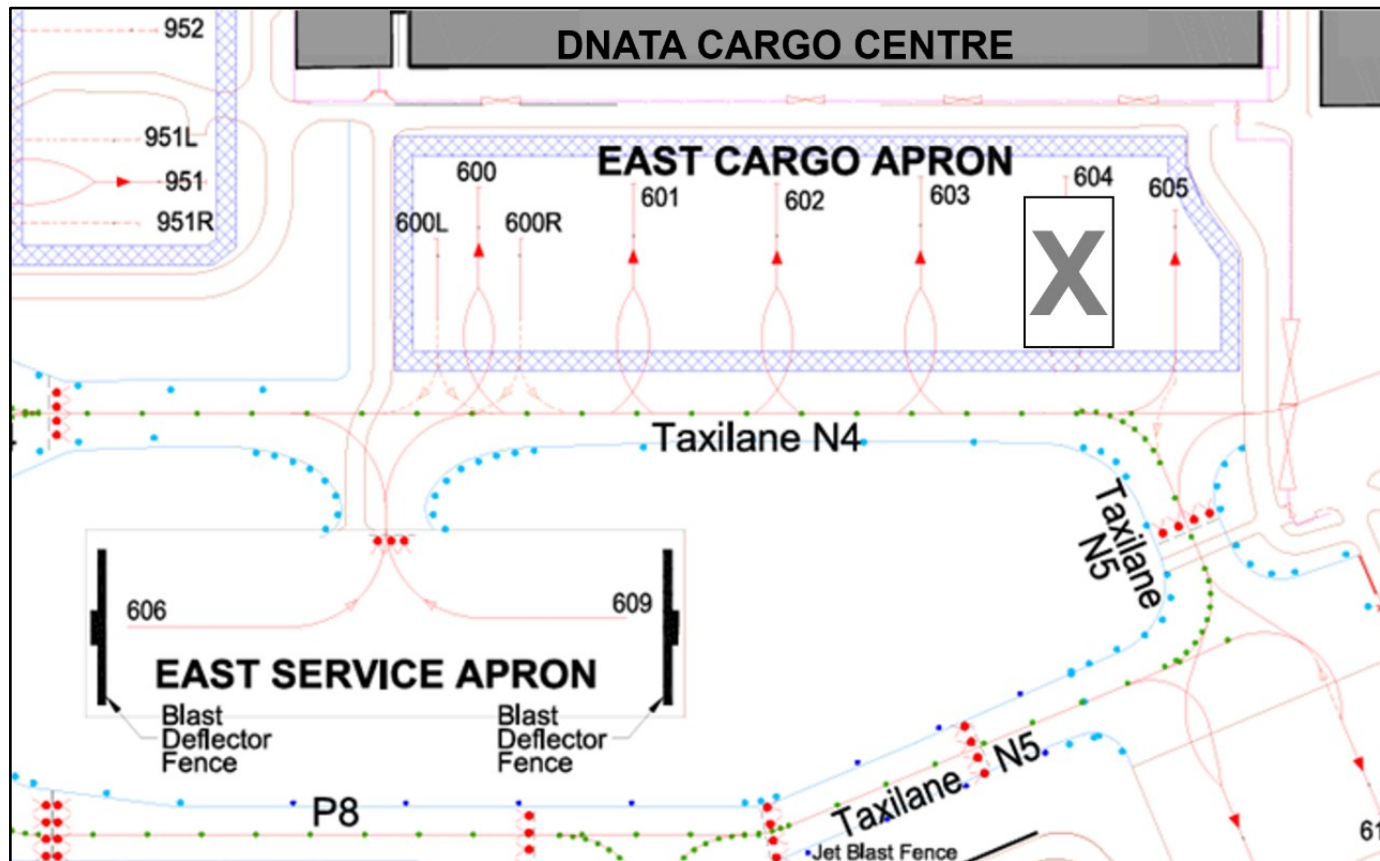

SINGAPORE CHANGI AIRPORT – CLOSURE OF AIRCRAFT STAND 604 AT EAST CARGO APRON

1 INTRODUCTION

1.1 This AIP Supplement is to inform airline operators and pilots that aircraft stand 604 at East Cargo Apron in Singapore Changi Airport will be closed from **09 May 2026, 1101UTC** to **06 August 2026, 1100UTC**.

2 CLOSURE OF AIRCRAFT STAND 604

2.1 Closed aircraft stand will be marked with marker boards with obstruction lights placed along the Apron Boundary Line.

2.2 Aircraft stand lead-in lines and stand information markings on Taxiway N4 will be removed during the closure.

2.3 Please refer to Annex A for the enlarged location plan of aircraft stand 604 at East Cargo Apron.

3 CHANGES

3.1 Any change to the contents of this AIP Supplement will be notified through NOTAM.

Enlarged Location Plan of Aircraft Stand 604 - Annex A

Intentionally Left Blank

ENLARGED LOCATION PLAN OF AIRCRAFT STAND 604 AT EAST CARGO APRON, SINGAPORE CHANGI AIRPORT

Legend
[X] Aircraft Stand closed

Publication date: 23 April 2026

Intentionally Left Blank