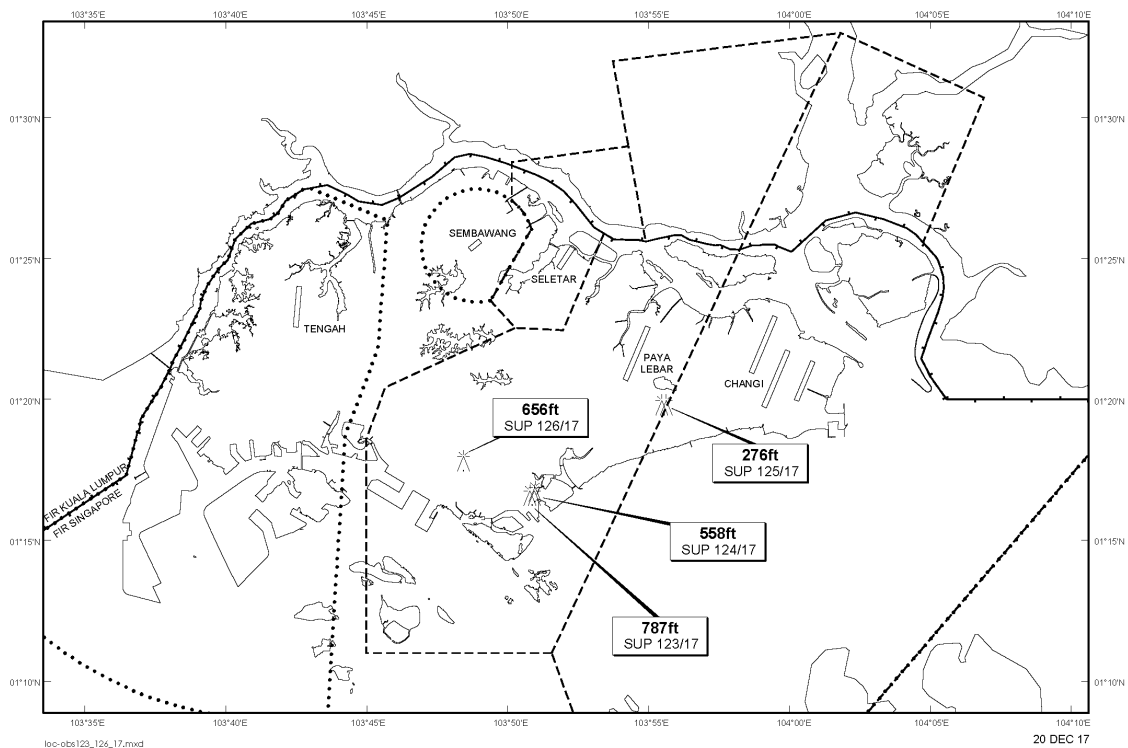

Email: caas_singaporeais@caas.gov.sgURL: www.caas.gov.sgURL: <https://fpl-1.caasaim.gov.sg>**AIP Supplement for
Singapore****AIP SUP
125/2017****Effective from 20 DEC 2017****/ 18 DEC 2019****Published on 20 DEC 2017****PAYA LEBAR AIRPORT – TOPLESS CRANES**

WIE/1912181559 two topless cranes, height 276ft AMSL, erected at 011948N 1035533E (bearing 138.3 degrees, distance 2.1nm from Paya Lebar ARP - within Paya Lebar Control Zone). Topless cranes marked and lighted at night. (NOTAM A3974/17 dated 18/12/17 is hereby superseded.)

LOCATION OF OBSTACLES

PAGE INTENTIONALLY LEFT BLANK