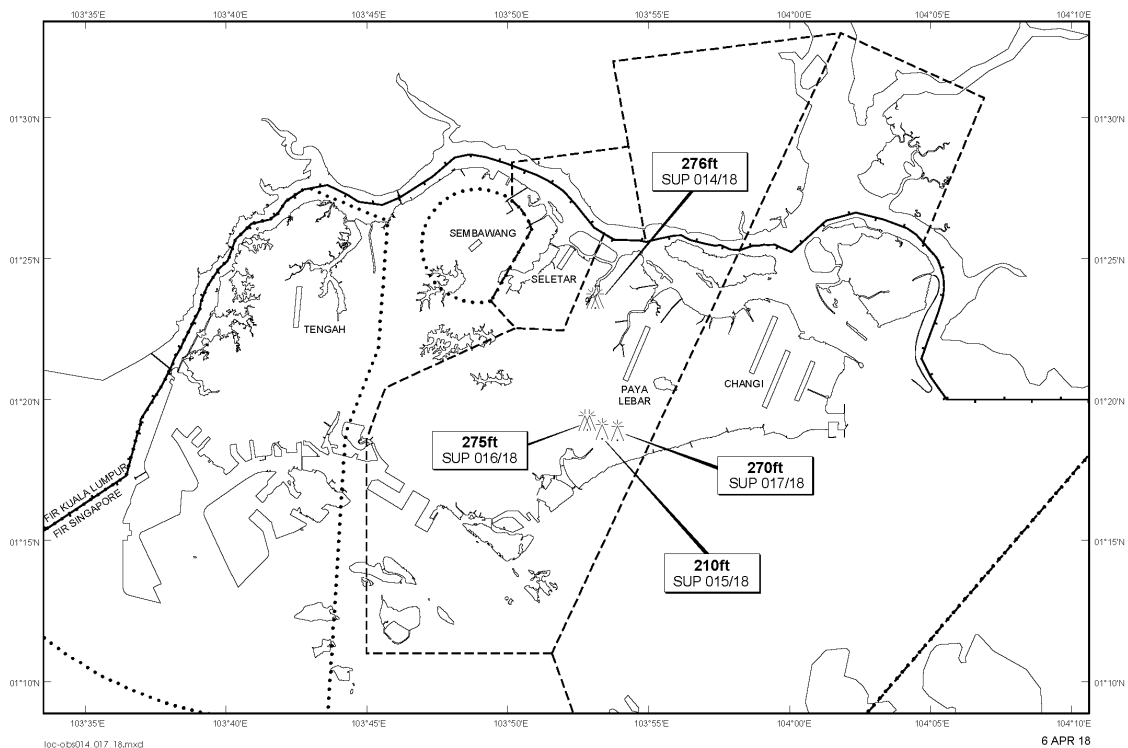

WIE/1806301559 six topless cranes, height 276ft AMSL, erected at 012336N 1035306E (bearing 334.5 degrees, distance 2.5nm from Paya Lebar ARP - within Paya Lebar Control Zone). Topless cranes marked and lighted at night. (NOTAM A4056/17 dated 26/12/17 is hereby superseded.)

**LOCATION OF OBSTACLES**

*PAGE INTENTIONALLY LEFT BLANK*