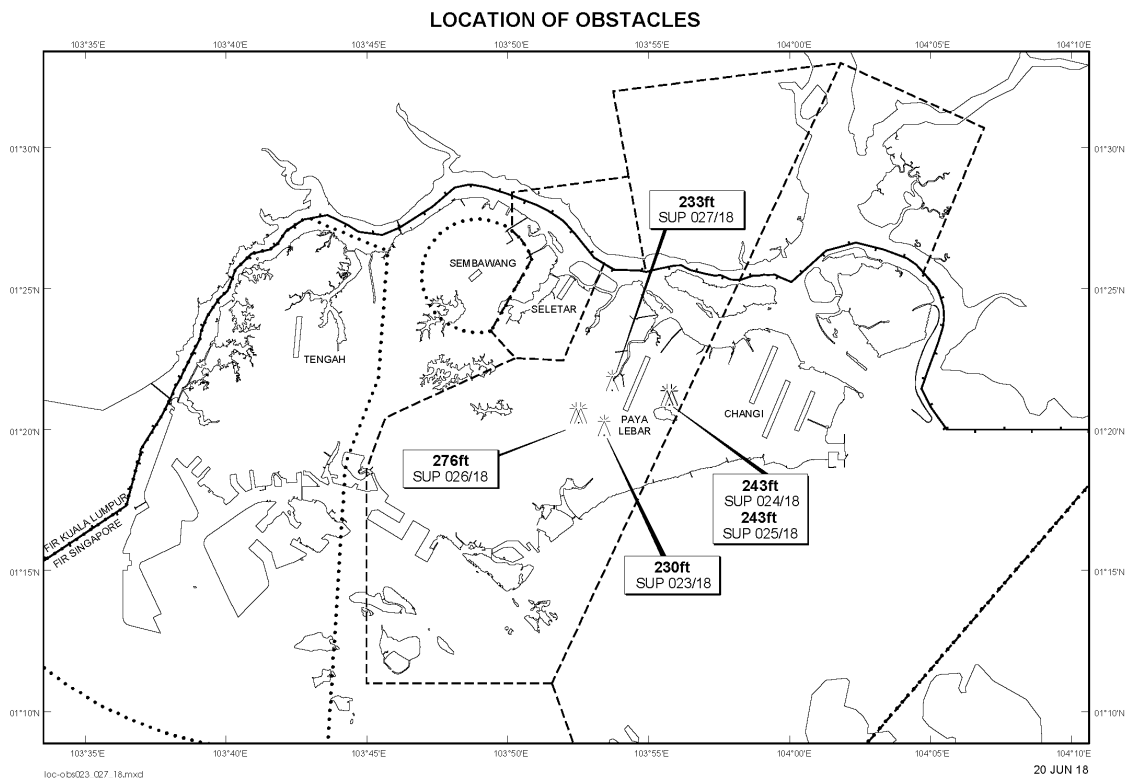

WIE/1901291559 three crawler cranes, height 243ft AMSL, erected at 012114N 1035544E (bearing 093.9 degrees, distance 1.6nm from Paya Lebar ARP - within Paya Lebar Control Zone). Crawler cranes marked and lighted at night. (NOTAM A1475/18 dated 17/04/18 is hereby superseded.)