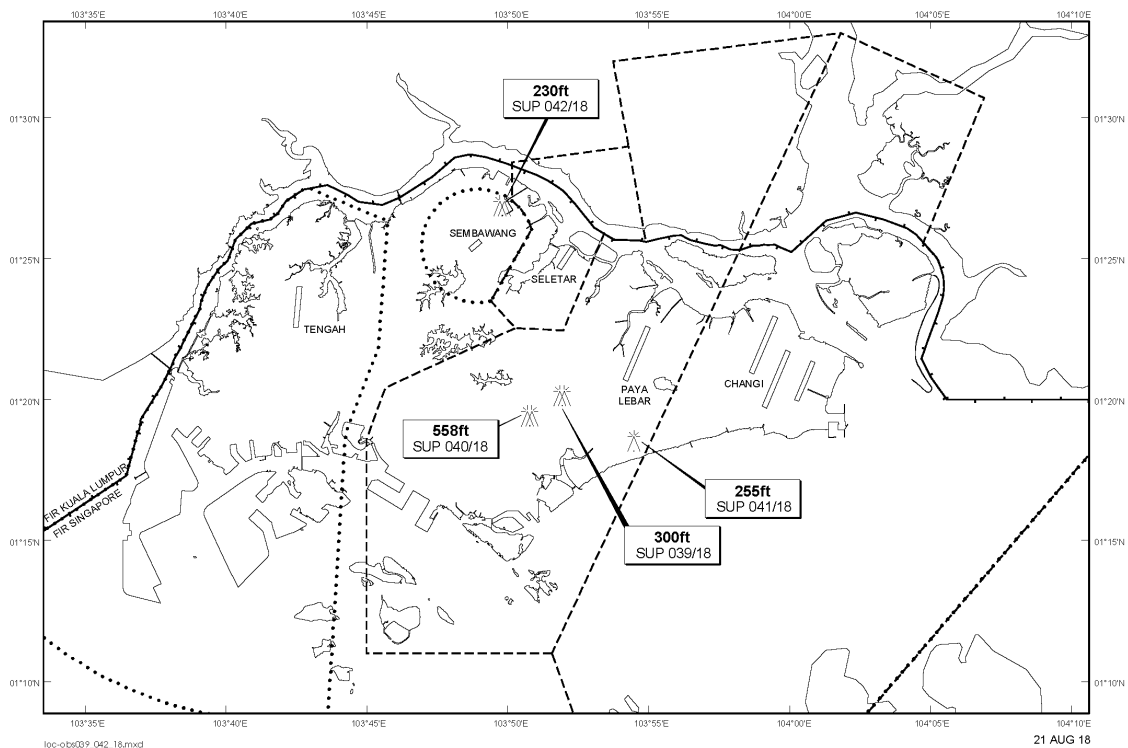

Email: caas_singaporeais@caas.gov.sgURL: www.caas.gov.sgURL: <https://fpl-1.caasaim.gov.sg>

AIP Supplement for Singapore

**AIP SUP
039/2018**

Effective from 21 AUG 2018

/ 31 DEC 2019

Published on 21 AUG 2018

PAYA LEBAR AIRPORT – TOPLESS CRANES

WIE/1912311559 eight topless cranes, height 300ft AMSL, erected at 012008N 1035155E (bearing 241.6 degrees, distance 2.6nm from Paya Lebar ARP - within Paya Lebar Control Zone). Topless cranes marked and lighted at night. (NOTAM A2573/18 dated 05/07/18 is hereby superseded.)

LOCATION OF OBSTACLES

PAGE INTENTIONALLY LEFT BLANK