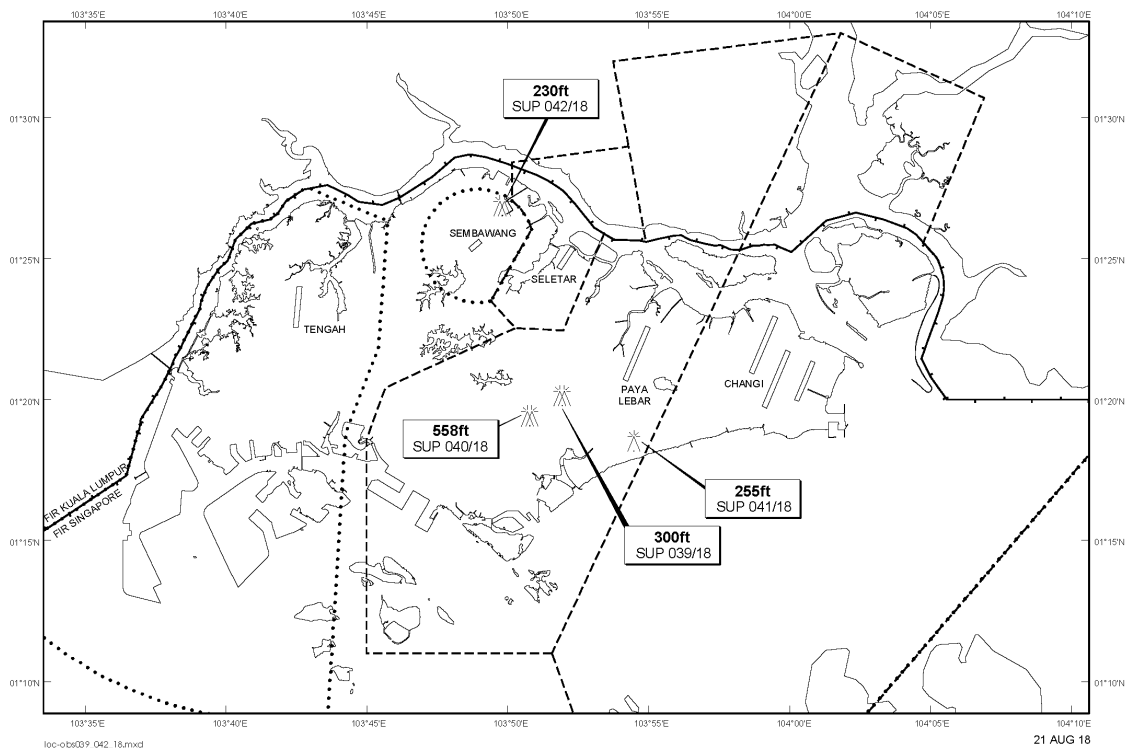

## AIP Supplement for Singapore

**AIP SUP  
042/2018**

**Effective from 21 AUG 2018**

**/ 31 DEC 2021**

**Published on 21 AUG 2018**

## SEMBAWANG AERODROME – SADDLE CRANES

WIE/2112311559 five saddle cranes, height 230ft AMSL, erected at 012653N 1034948E (bearing 33 degrees, distance 1.5nm from Sembawang ARP - within Sembawang Aerodrome Traffic Zone). Saddle cranes marked and lighted at night. (NOTAM A2614/18 dated 07/07/18 is hereby superseded.)

### LOCATION OF OBSTACLES

*PAGE INTENTIONALLY LEFT BLANK*