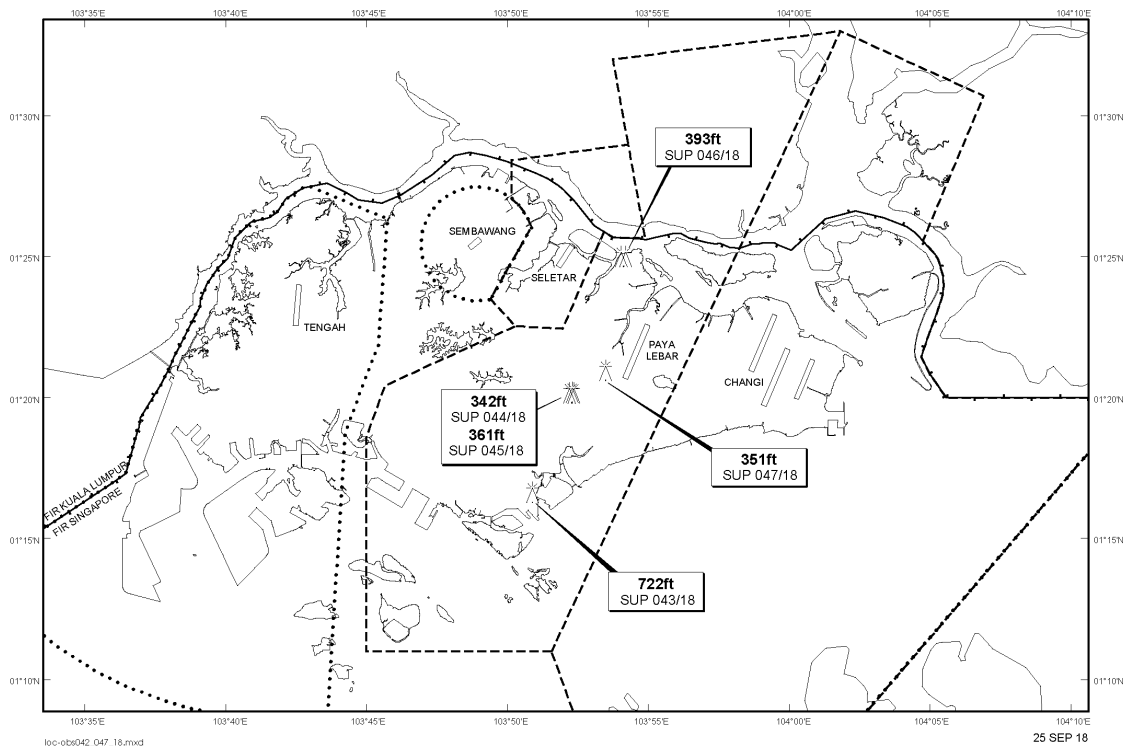

Email: caas_singaporeais@caas.gov.sgURL: www.caas.gov.sgURL: <https://fpl-1.caasaim.gov.sg>**AIP Supplement for
Singapore****AIP SUP
046/2018****Effective from 25 SEP 2018****/ 31 DEC 2018****Published on 25 SEP 2018****PAYA LEBAR AIRPORT – MOBILE CRANES**

WIE/1812311559 six mobile cranes, height 393ft AMSL, erected at 012501N 1035407E (bearing 359.3 degrees, distance 3.7nm from Paya Lebar ARP - within Paya Lebar Control Zone). Mobile cranes marked and lighted at night. (NOTAM A3294/18 dated 28/08/18 is hereby superseded.)

LOCATION OF OBSTACLES

PAGE INTENTIONALLY LEFT BLANK