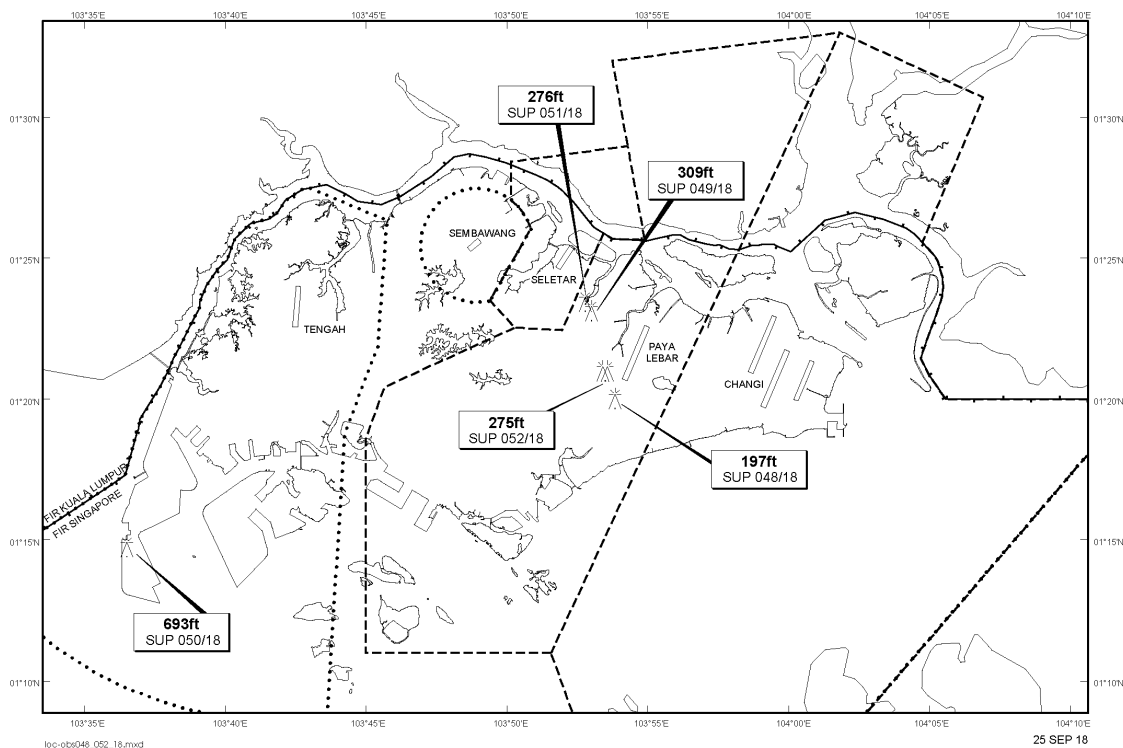

Email: caas_singaporeais@caas.gov.sgURL: www.caas.gov.sgURL: <https://fpl-1.caasaim.gov.sg>**AIP Supplement for
Singapore****AIP SUP
052/2018****Effective from 25 SEP 2018****/ 31 AUG 2019****Published on 25 SEP 2018****PAYA LEBAR AIRPORT – TOPLESS CRANES**

WIE/1908311559 two topless cranes, height 275ft AMSL, erected at 012100N 1035329E (bearing 243.4 degrees, distance 0.8nm from Paya Lebar ARP - within Paya Lebar Control Zone). Topless cranes marked and lighted at night. (NOTAM A3295/18 dated 28/08/18 is hereby superseded.)

LOCATION OF OBSTACLES

PAGE INTENTIONALLY LEFT BLANK