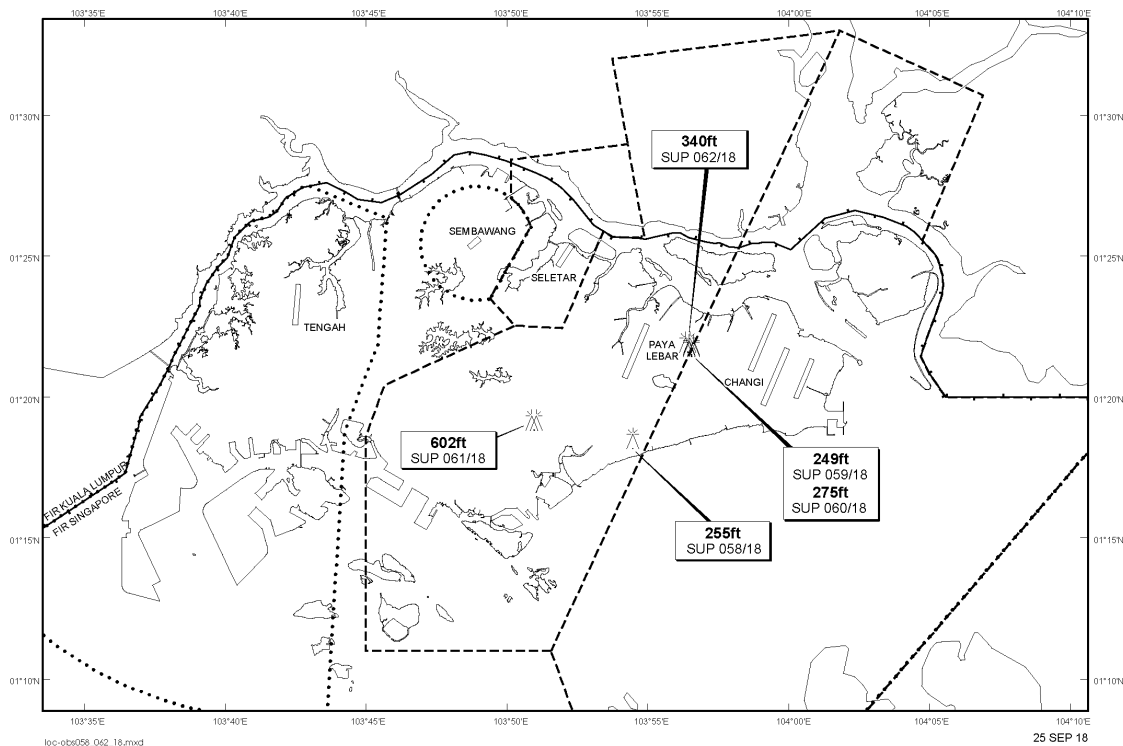

Email: caas_singaporeais@caas.gov.sgURL: www.caas.gov.sgURL: <https://fpl-1.caasaim.gov.sg>**AIP Supplement for
Singapore****AIP SUP
060/2018****Effective from 25 SEP 2018****/ 01 SEP 2020****Published on 25 SEP 2018****PAYA LEBAR AIRPORT – TOPLESS CRANES**

WIE/2009011559 seven topless cranes, height 275ft AMSL, erected at 012151N 1035633E (bearing 78.1 degrees, distance 2.4nm from Paya Lebar ARP - within Paya Lebar Control Zone). Topless cranes marked and lighted at night. (NOTAM A3160/18 dated 20/08/18 is hereby superseded.)

LOCATION OF OBSTACLES

PAGE INTENTIONALLY LEFT BLANK