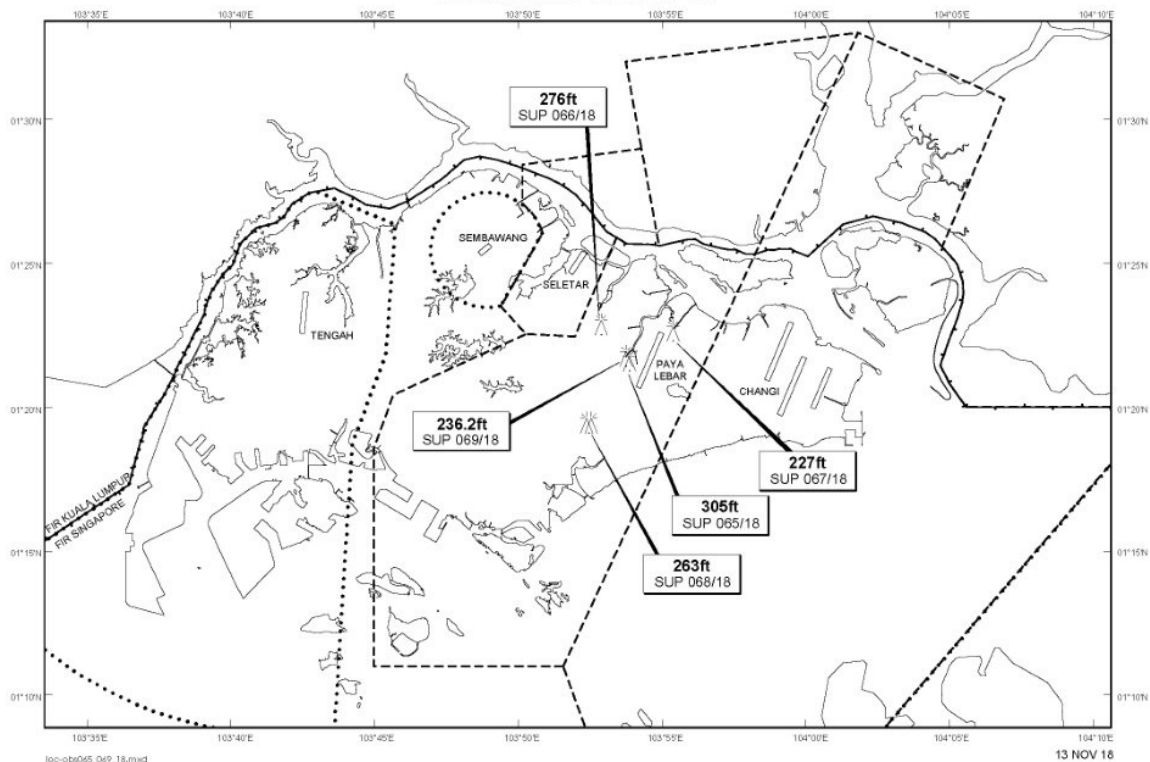

Email: caas_singaporeais@caas.gov.sgURL: www.caas.gov.sgURL: <https://fpl-1.caasaim.gov.sg>

AIP Supplement for Singapore

**AIP SUP
068/2018**

Effective from 13 NOV 2018

/ 31 OCT 2019

Published on 13 NOV 2018

PAYA LEBAR AIRPORT – TOPLESS CRANES

WIE/1910311559 two topless cranes, height 263ft AMSL, erected at 011927N 1035227E (bearing 222.2 degrees, distance 2.6nm from Paya Lebar ARP - within Paya Lebar Control Zone). Topless cranes marked and lighted at night. (NOTAM A3913/18 dated 05/10/18 is hereby superseded.)

LOCATION OF OBSTACLES

PAGE INTENTIONALLY LEFT BLANK