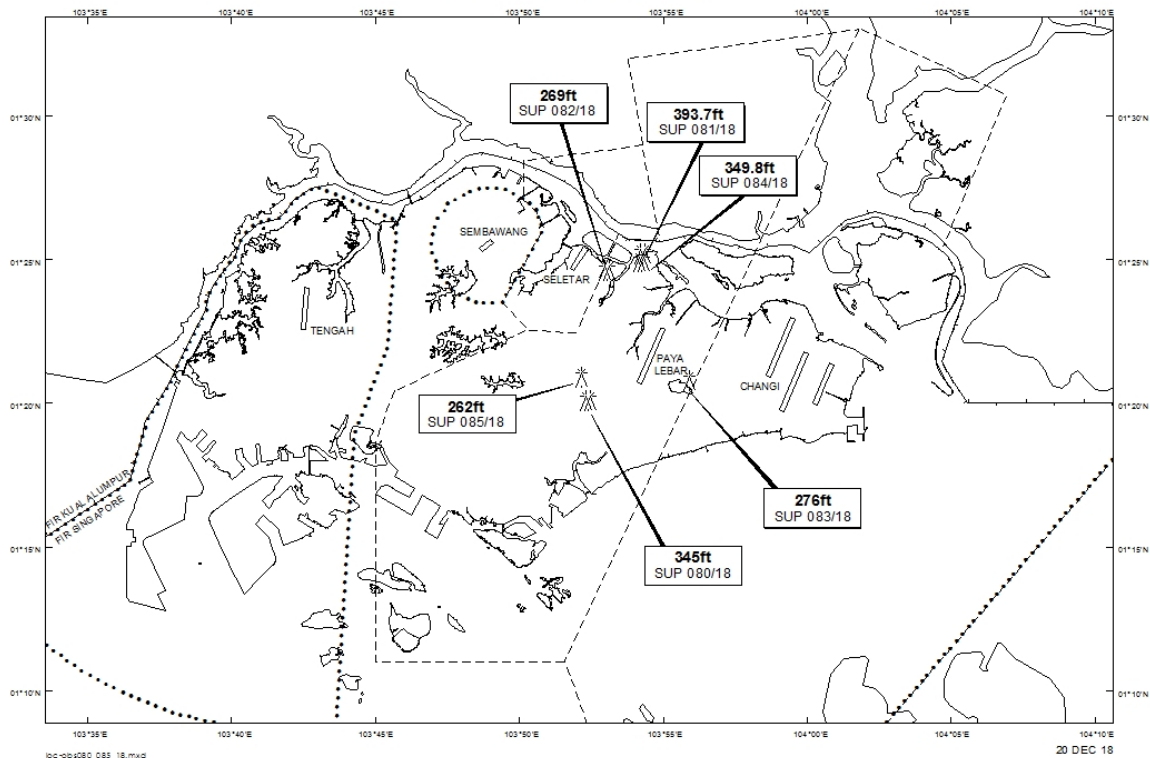

Email: caas_singaporeais@caas.gov.sgURL: www.caas.gov.sgURL: <https://fpl-1.caasaim.gov.sg>**AIP Supplement for
Singapore****AIP SUP
081/2018****Effective from 30 DEC 2018****/ 31 JUL 2019****Published on 20 DEC 2018****PAYA LEBAR AIRPORT – TOPLESS CRANES**

Between 1812301600/1907311559 six topless cranes, height 393.7ft AMSL, erected at 012510N 1035417E (bearing 3.82 degrees, distance 1.8nm from Paya Lebar ARP - within Paya Lebar Control Zone). Topless cranes marked and lighted at night. (NOTAM A4990/18 dated 18/12/18 is hereby superseded.)

LOCATION OF OBSTACLES

PAGE INTENTIONALLY LEFT BLANK