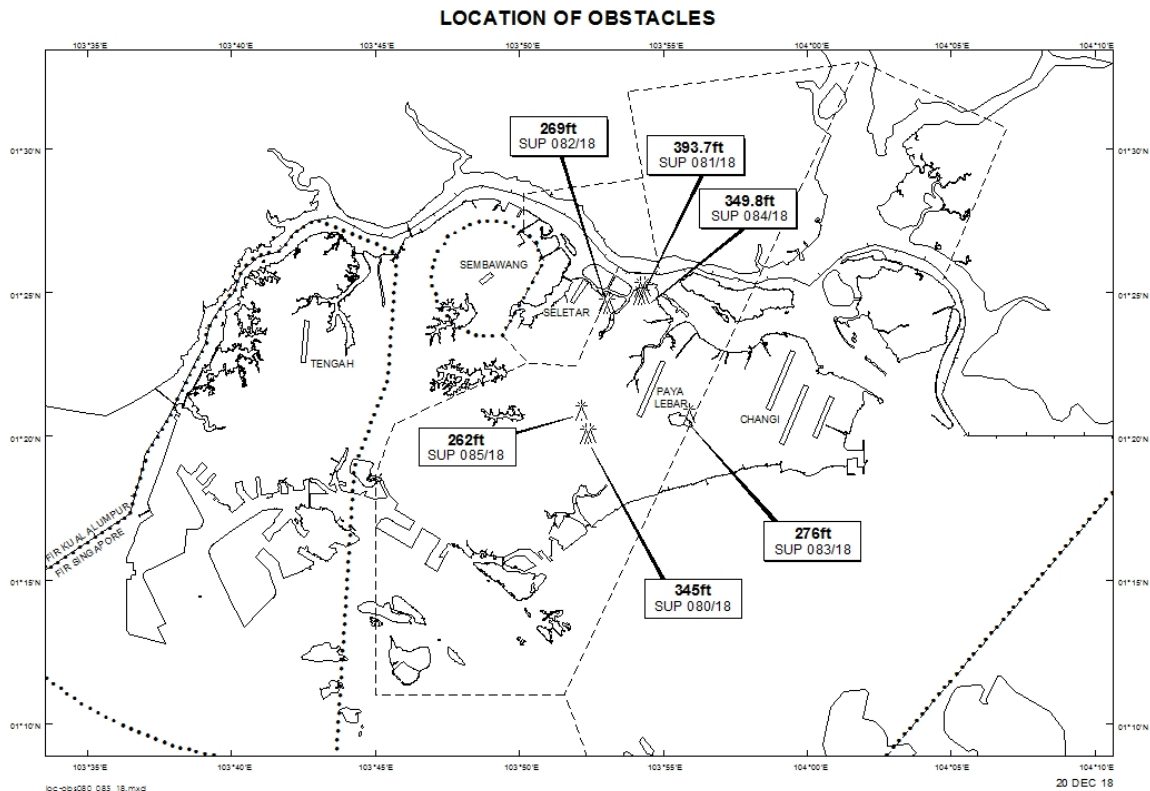

Email: caas_singaporeais@caas.gov.sgURL: www.caas.gov.sgURL: <https://fpl-1.caasaim.gov.sg>**AIP Supplement for
Singapore****AIP SUP
083/2018****Effective from 20 DEC 2018****/ 31 AUG 2019****Published on 20 DEC 2018****PAYA LEBAR AIRPORT – MOBILE CRANE**

WIE/1908311559 one mobile crane, height 276ft AMSL, erected at 012046N 1035554E (bearing 108.3 degrees, distance 1.8nm from Paya Lebar ARP - within Paya Lebar Control Zone). Mobile crane marked and lighted at night. (NOTAM A4822/18 dated 03/12/18 is hereby superseded.)

PAGE INTENTIONALLY LEFT BLANK