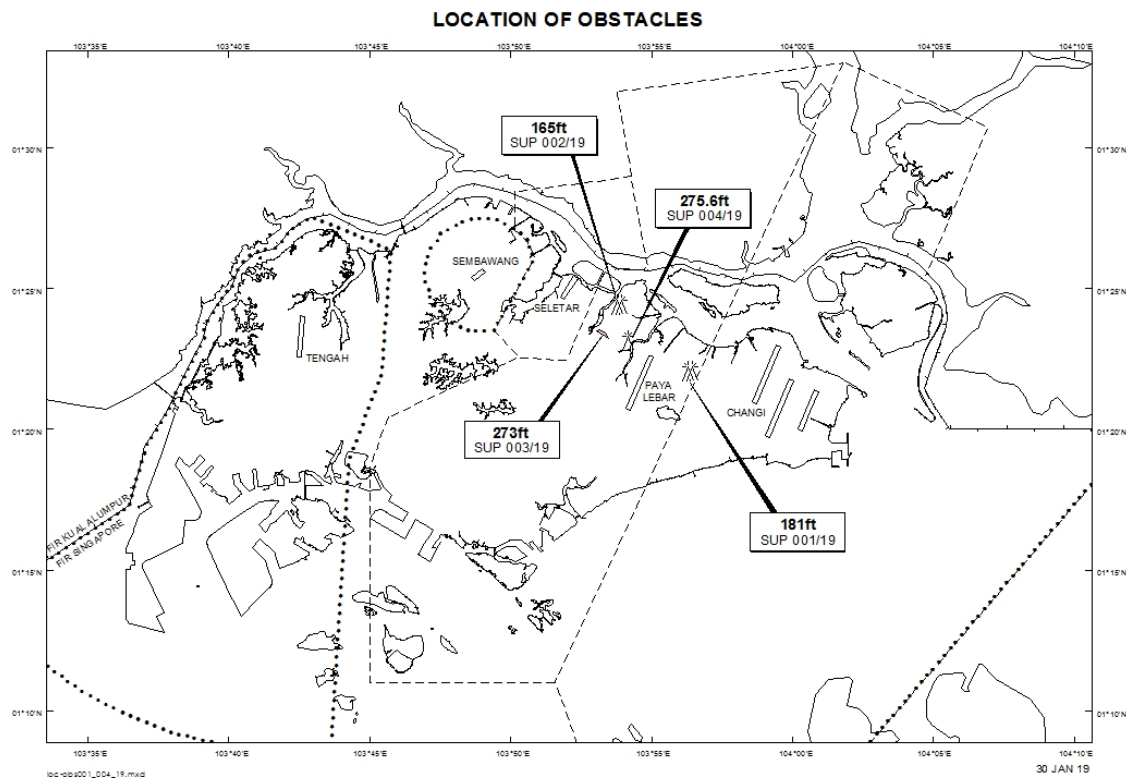

Email: caas_singaporeais@caas.gov.sgURL: www.caas.gov.sgURL: <https://fpl-1.caasaim.gov.sg>**AIP Supplement for
Singapore****AIP SUP
001/2019****Effective from 30 JAN 2019****/ 30 APR 2019****Published on 30 JAN 2019****PAYA LEBAR AIRPORT – CRAWLER CRANES**

WIE/1904302359 five crawler cranes, height 181ft AMSL, erected at 012203N 1035621E (bearing 72.2 degrees, distance 2.3nm from Paya Lebar ARP - within Paya Lebar Control Zone). Crawler cranes marked and lighted at night. (NOTAM A0102/19 dated 09/01/19 is hereby superseded.)