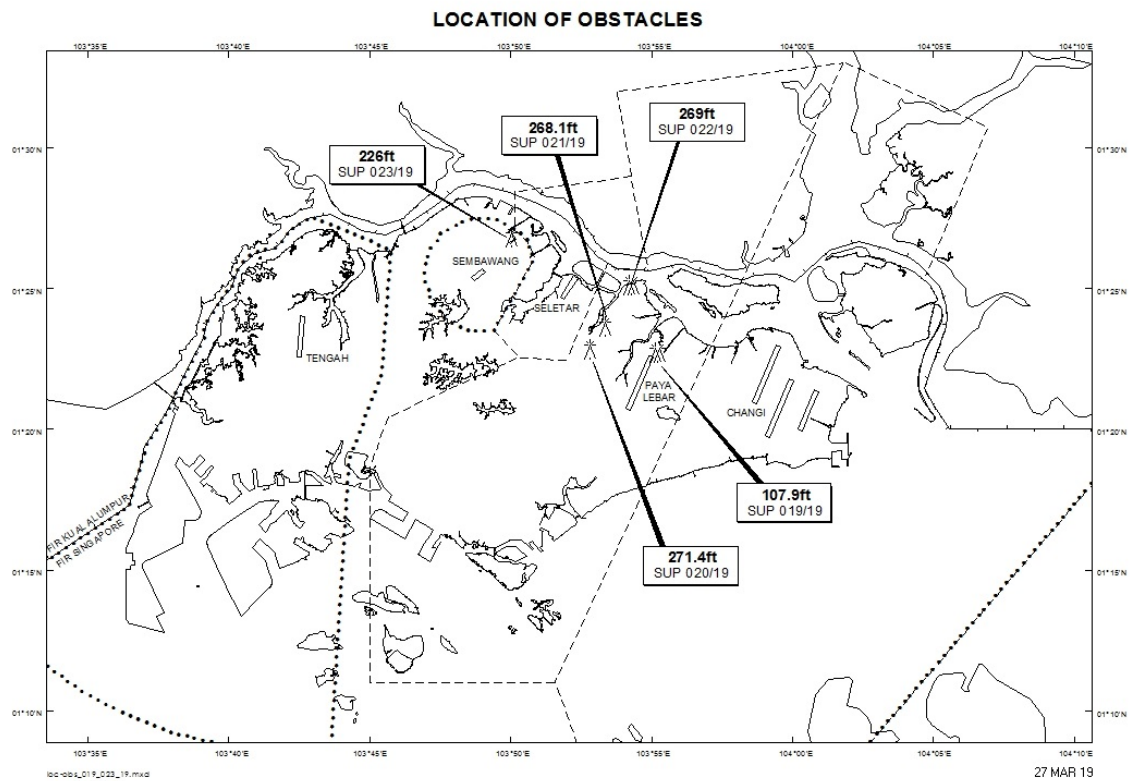

WIE/1907211559 five cranes, height 107.9ft AMSL, erected at 012243N 1035511E (bearing 36.6 degrees, distance 1.7nm from Paya Lebar ARP – within Paya Lebar Control Zone). Cranes marked and lighted at night. (NOTAM A0590/19 dated 18/02/19 is hereby superseded.)