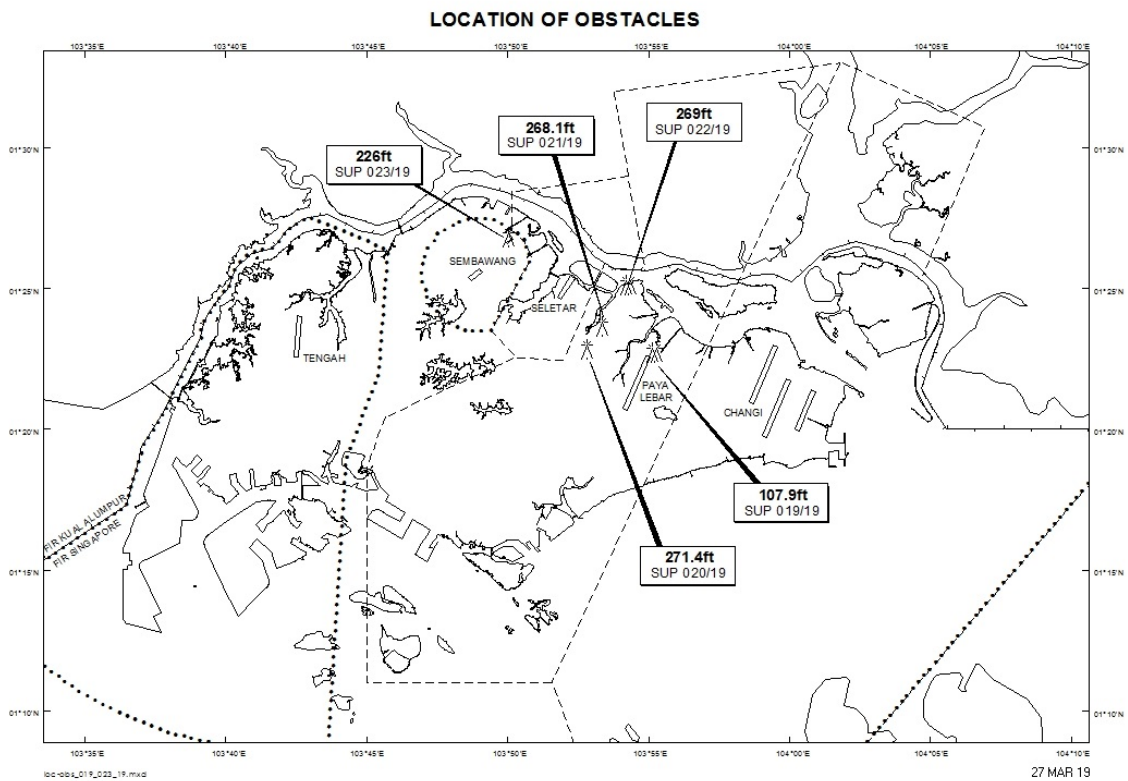

WIE/1908311559 one mobile crane, height 268.1ft AMSL, erected at 012338N 1035321E (bearing 340.5 degrees, distance 2.4nm from Paya Lebar ARP – within Paya Lebar Control Zone). Mobile crane marked and lighted at night. (NOTAM A0593/19 dated 19/02/19 is hereby superseded.)