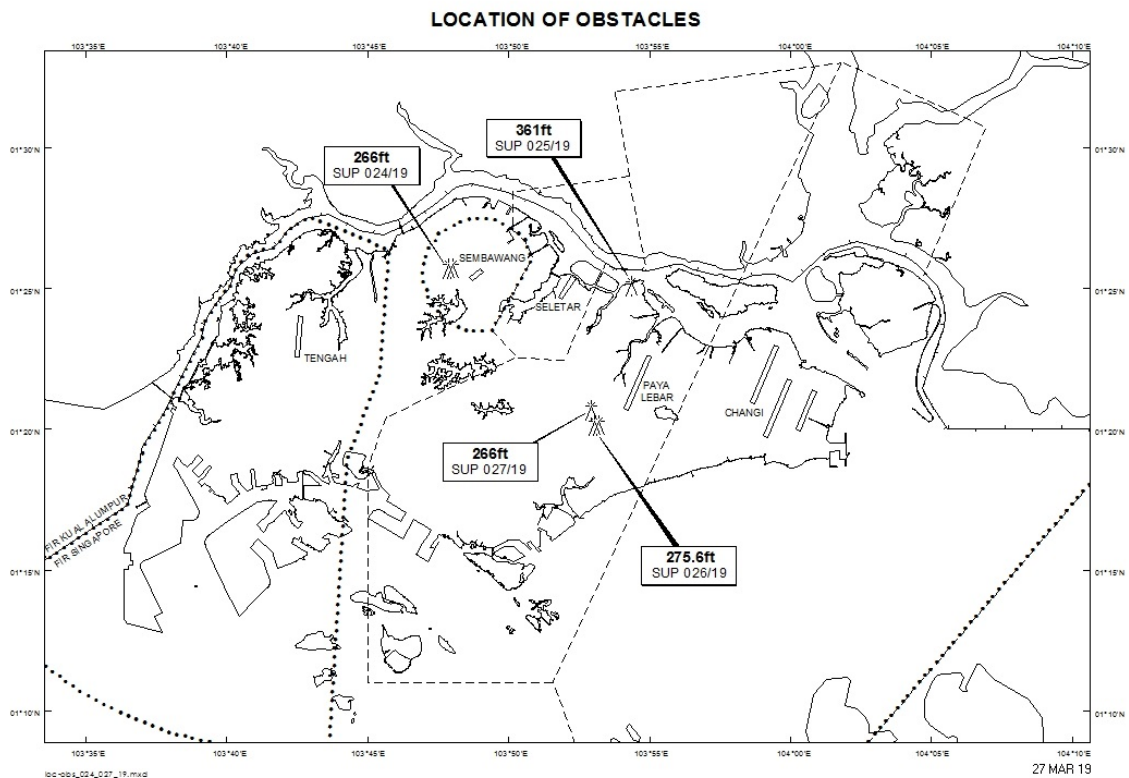

Between 1903311600 and 1912311559 four mobile cranes, height 361ft AMSL, erected at 012503N 1035422E (bearing 3 degrees, distance 3.7nm from Paya Lebar ARP – within Paya Lebar Control Zone). Mobile cranes marked and lighted at night. (NOTAM A0856/19 dated 07/03/19 is hereby superseded.)