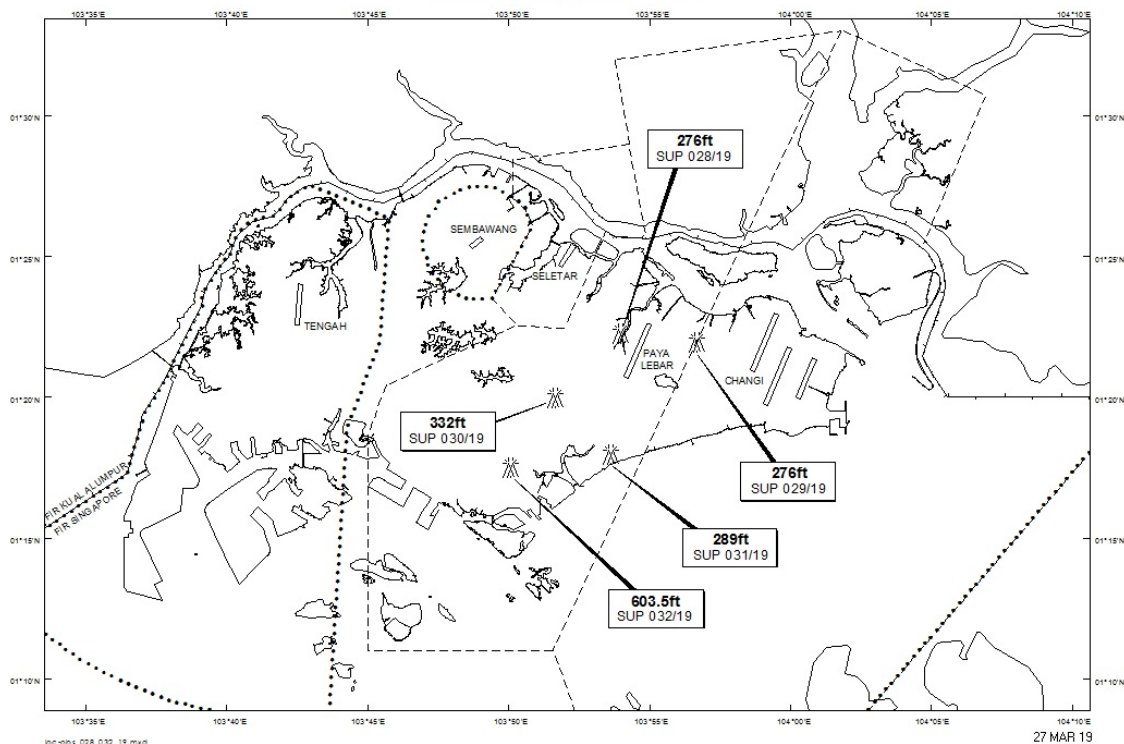

Email: caas_singaporeais@caas.gov.sgURL: www.caas.gov.sgURL: <https://fpl-1.caasaim.gov.sg>**AIP Supplement for
Singapore****AIP SUP
029/2019****Effective from 27 MAR 2019****/ 20 MAR 2021****Published on 27 MAR 2019****PAYA LEBAR AIRPORT – TOPLESS CRANES**

WIE/2103201559 seventeen topless cranes, height 276ft AMSL, erected at 012157N 1035640E (bearing 76.2 degrees, distance 2.6nm from Paya Lebar ARP – within Paya Lebar Control Zone). Topless cranes marked and lighted at night. (NOTAM A0855/19 dated 07/03/19 is hereby superseded.)

LOCATION OF OBSTACLES

PAGE INTENTIONALLY LEFT BLANK