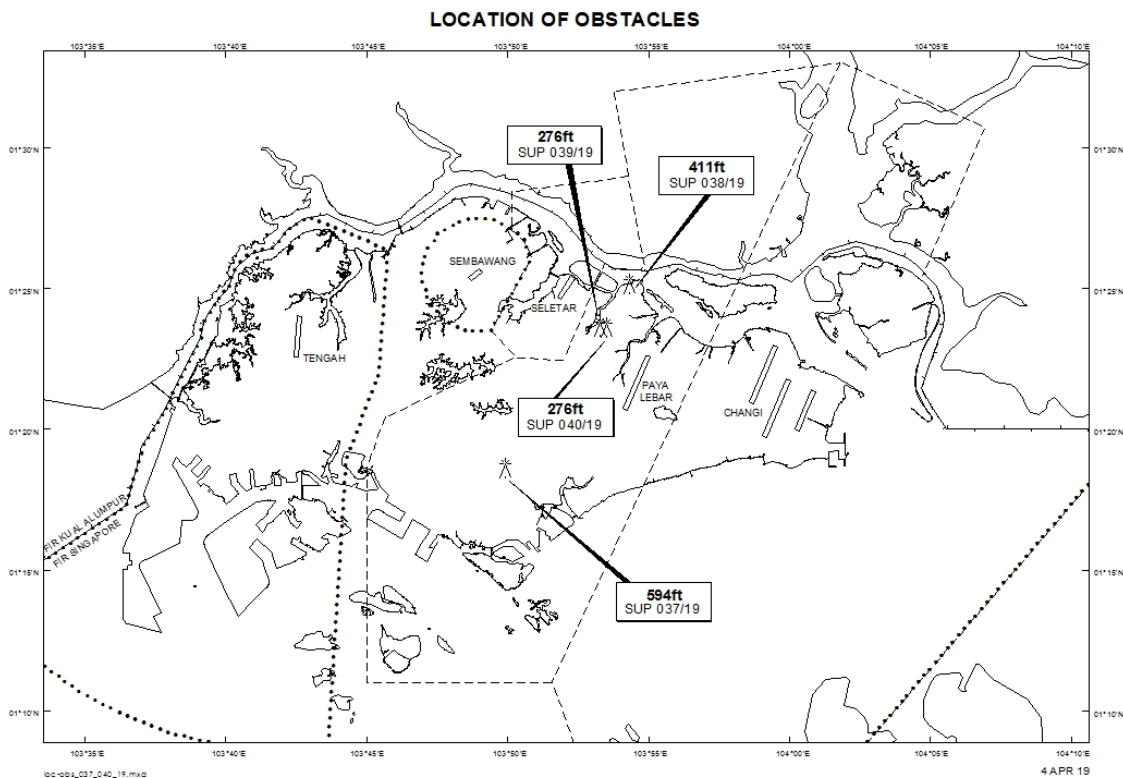

WIE/1909301559 one mobile crane, height 276ft AMSL, erected at 012339N 1035316E (bearing 338.7 degrees, distance 2.5nm from Paya Lebar ARP – within Paya Lebar Control Zone). Mobile crane marked and lighted at night. (NOTAM A0897/19 dated 12/03/19 is hereby superseded.)