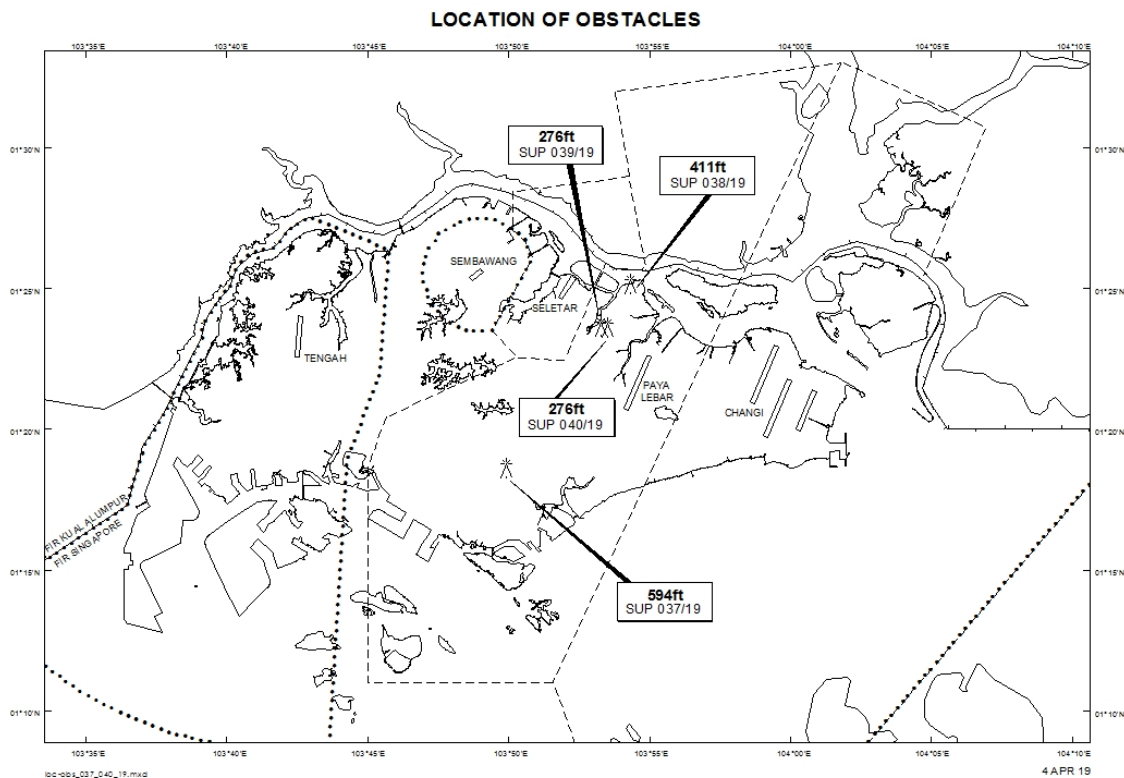

WIE/1909301559 one mobile crane, height 276ft AMSL, erected at 012335N 1035331E (bearing 343.7 degrees, distance 2.3nm from Paya Lebar ARP – within Paya Lebar Control Zone). Mobile crane marked and lighted at night. (NOTAM A0898/19 dated 12/03/19 is hereby superseded.)