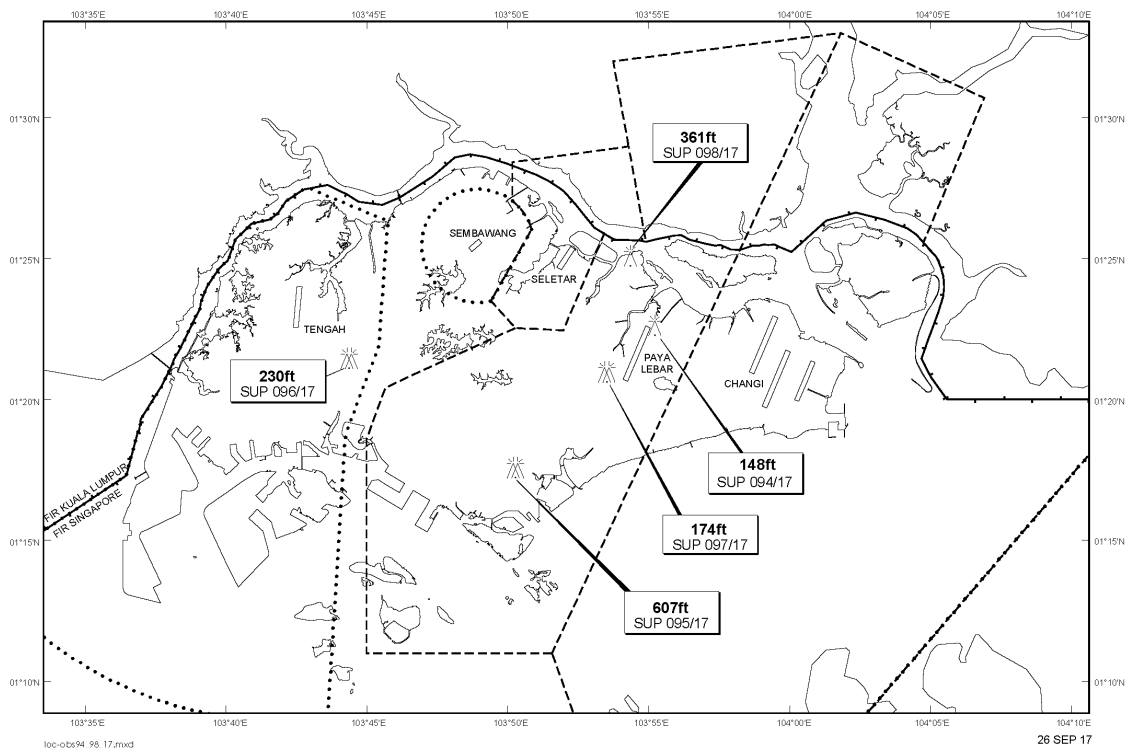

Email: caas_singaporeais@caas.gov.sgURL: www.caas.gov.sgURL: <https://fpl-1.caasaim.gov.sg>**AIP Supplement for
Singapore****AIP SUP
096/2017****Effective from 26 SEP 2017****/ 31 DEC 2017****Published on 26 SEP 2017****TENGAH AERODROME – MOBILE CRANES**

WIE/1712311559 two mobile cranes, height 230ft AMSL, erected at 012128N 1034422E (bearing 133.8 degrees, distance 2.6nm from Tengah ARP - within Tengah Aerodrome Traffic Zone). Mobile cranes marked and lighted at night. (NOTAM A2856/17 dated 20/09/17 is hereby superseded.)

LOCATION OF OBSTACLES

PAGE INTENTIONALLY LEFT BLANK