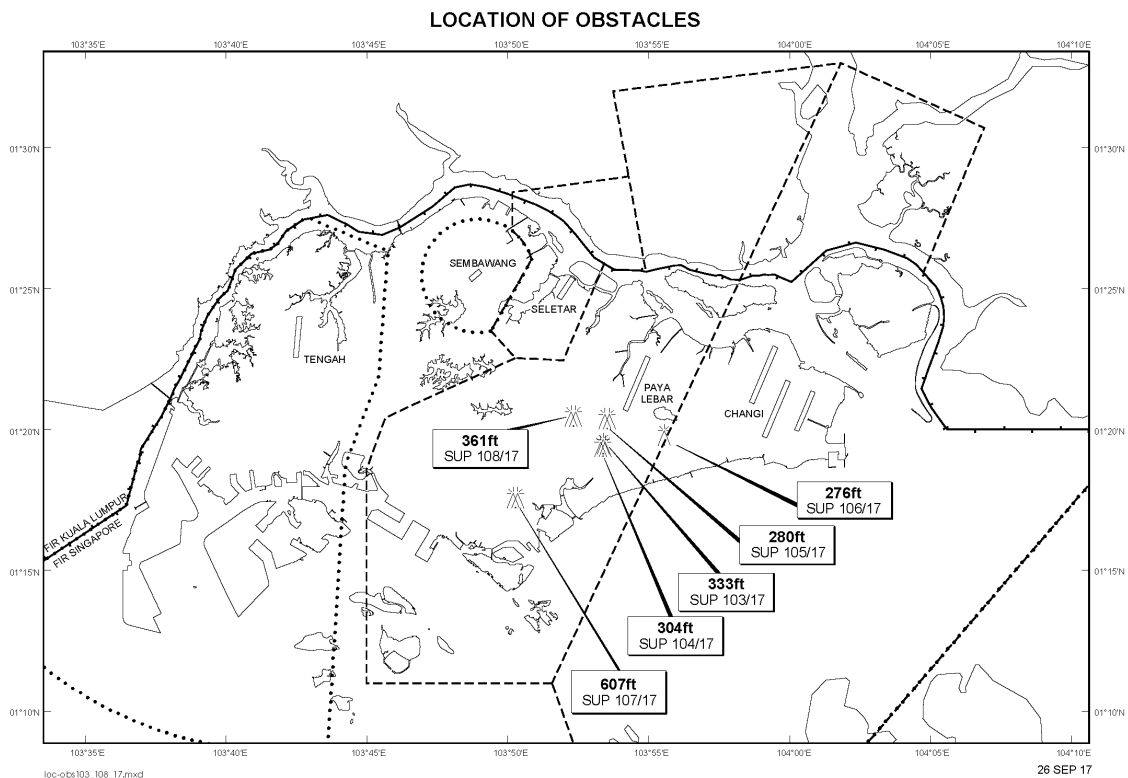

## AIP Supplement for Singapore

**AIP SUP**  
**104/2017**

Effective from 26 SEP 2017

/ 31 DEC 2017

Published on 26 SEP 2017

### PAYA LEBAR AIRPORT – MOBILE CRANES

WIE/1712311559 three mobile cranes, height 304ft AMSL, erected at 011924N 1035322E (bearing 202.2 degrees, distance 2.1nm from Paya Lebar ARP - within Paya Lebar Control Zone). Mobile cranes marked and lighted at night. (NOTAM A2896/17 dated 23/09/17 is hereby superseded.)