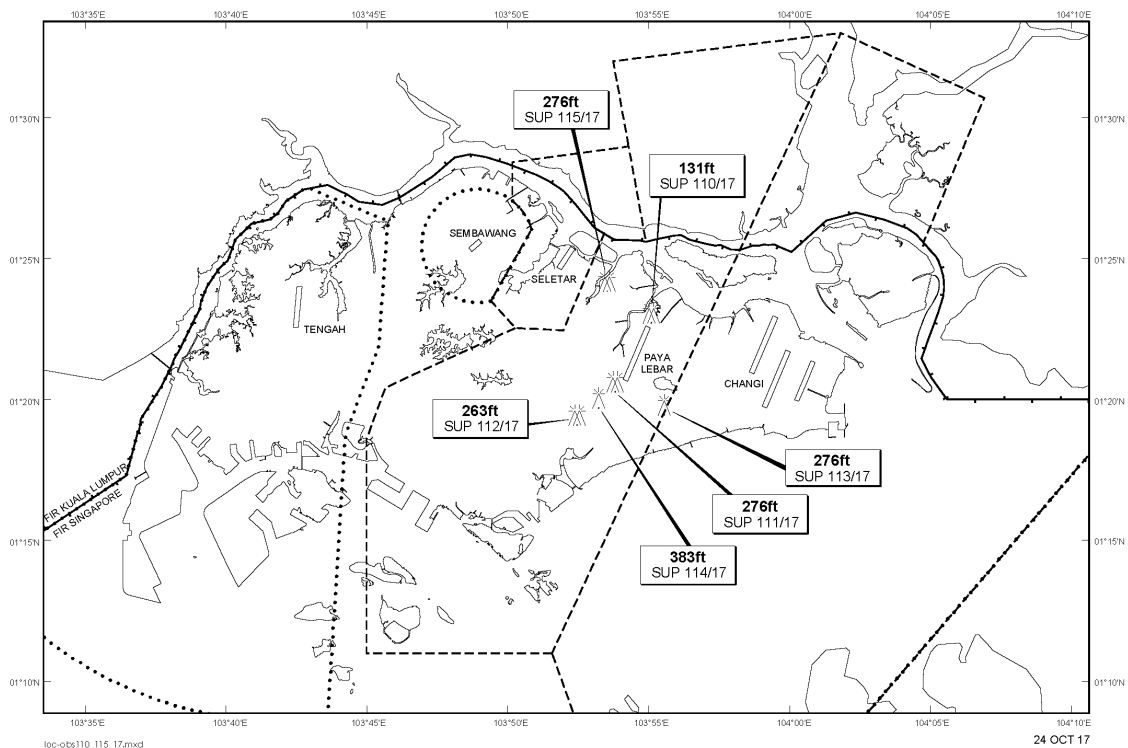

Email: caas_singaporeais@caas.gov.sgURL: www.caas.gov.sgURL: <https://fpl-1.caasaim.gov.sg>**AIP Supplement for
Singapore****AIP SUP
115/2017****Effective from 24 OCT 2017****/ 24 OCT 2019****Published on 24 OCT 2017****PAYA LEBAR AIRPORT – TOPLESS CRANES**

Between 1710242200 and 1910241559 six topless cranes, height 276ft AMSL, erected at 012412N 1035331E (bearing 347.2 degrees, distance 2.9nm from Paya Lebar ARP - within Paya Lebar Control Zone). Topless cranes marked and lighted at night. (NOTAM A3204/17 dated 19/10/17 is hereby superseded.)

LOCATION OF OBSTACLES

PAGE INTENTIONALLY LEFT BLANK