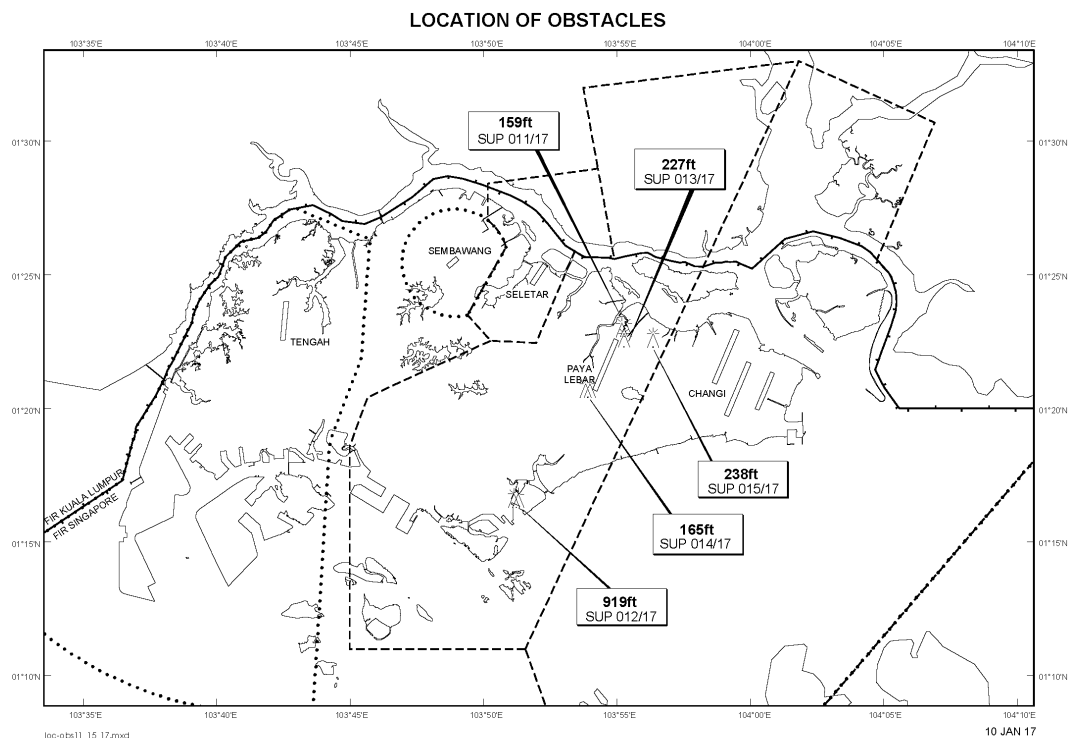

PAYA LEBAR AIRPORT – MOBILE CRANE

WIE/1711301559 one mobile crane, height 238ft AMSL, erected at 012239N 1035621E (bearing 59.1 degrees, distance 7.6nm from Paya Lebar ARP - within Paya Lebar CTR). Mobile crane marked and lighted at night. (NOTAM A2371/16 dated 30/09/16 is hereby superseded.)