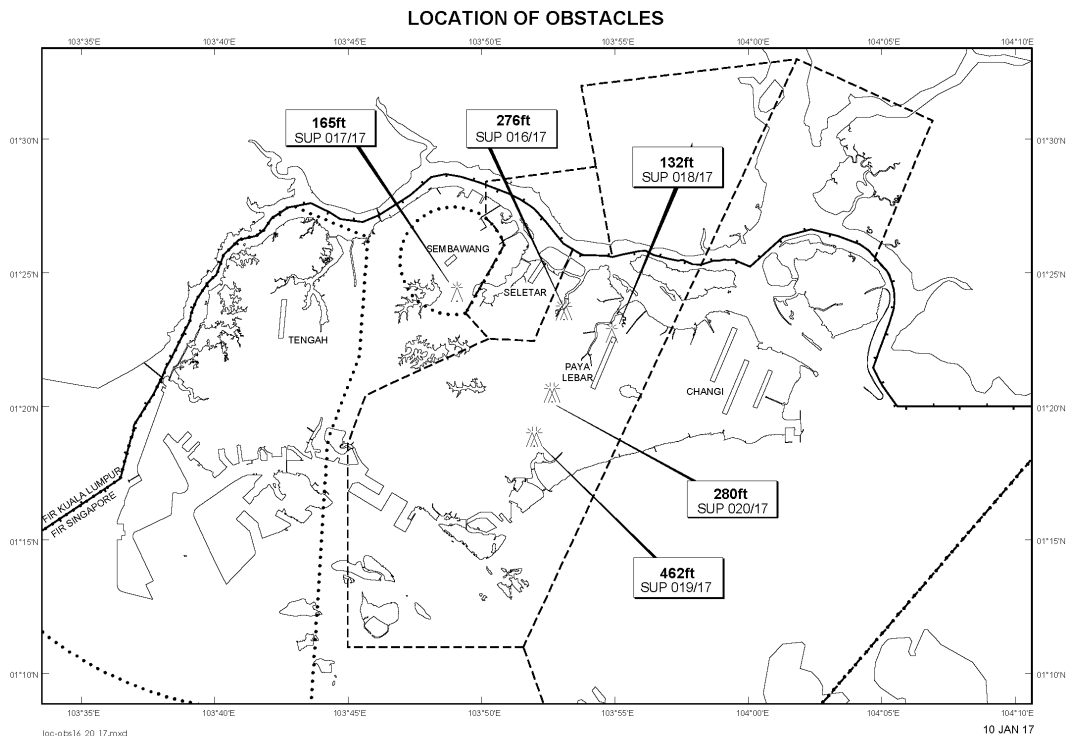

Email: caas_singaporeais@caas.gov.sgURL: www.caas.gov.sgURL: <https://fpl-1.caasaim.gov.sg>**AIP Supplement for
Singapore****AIP SUP
020/2017****Effective from 10 JAN 2017****/ 01 APR 2017****Published on 10 JAN 2017****PAYA LEBAR AIRPORT – TOPLESS TOWER CRANES**

WIE/1704011659 six topless tower cranes, height 280ft AMSL, erected at 012031.4N 1035238.3E (bearing 241.8 degrees, distance 1.8nm from Paya Lebar ARP - within Paya Lebar CTR). Topless tower cranes marked and lighted at night. (AIP Supplement 120/2015 dated 01/07/15 is hereby superseded.)