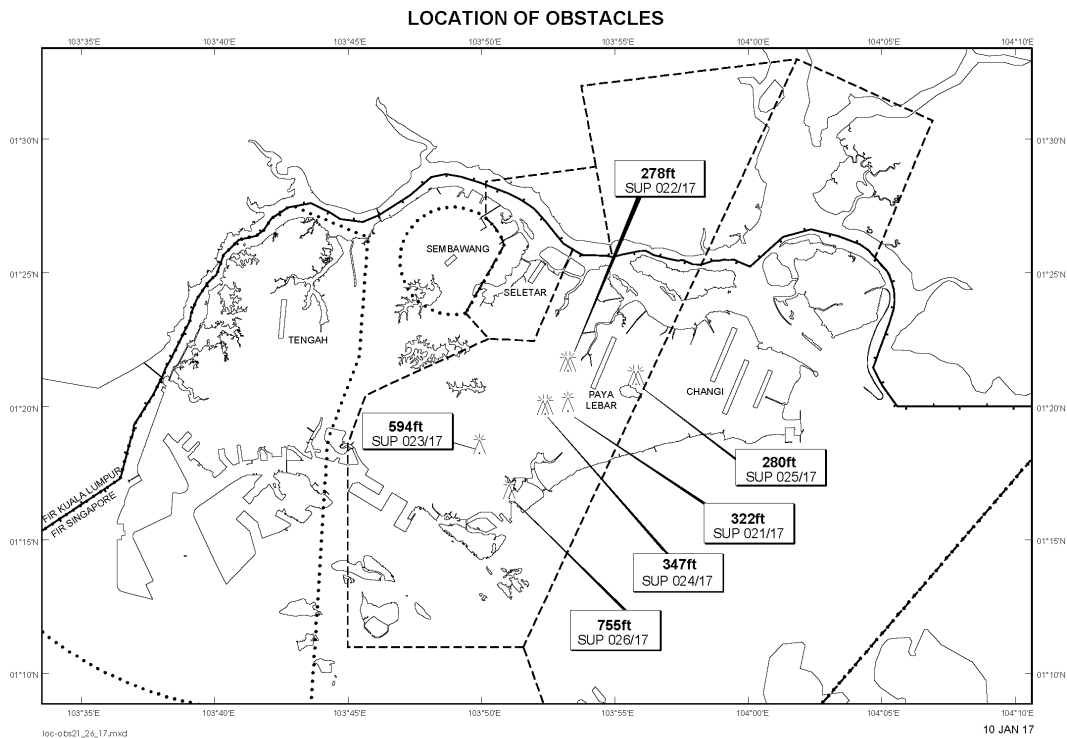

Email: caas_singaporeais@caas.gov.sgURL: www.caas.gov.sgURL: <https://fpl-1.caasaim.gov.sg>**AIP Supplement for
Singapore****AIP SUP
022/2017****Effective from 10 JAN 2017****/ 31 DEC 2018****Published on 10 JAN 2017****PAYA LEBAR AIRPORT – TOPLESS CRANES**

WIE/1812311559 three topless cranes, height 278ft AMSL, erected at 012141N 1035314E (bearing 289.5 degrees, distance 1nm from Paya Lebar ARP - within Paya Lebar CTR). Topless cranes marked and lighted at night. (NOTAM A2711/16 dated 08/11/16 is hereby superseded.)