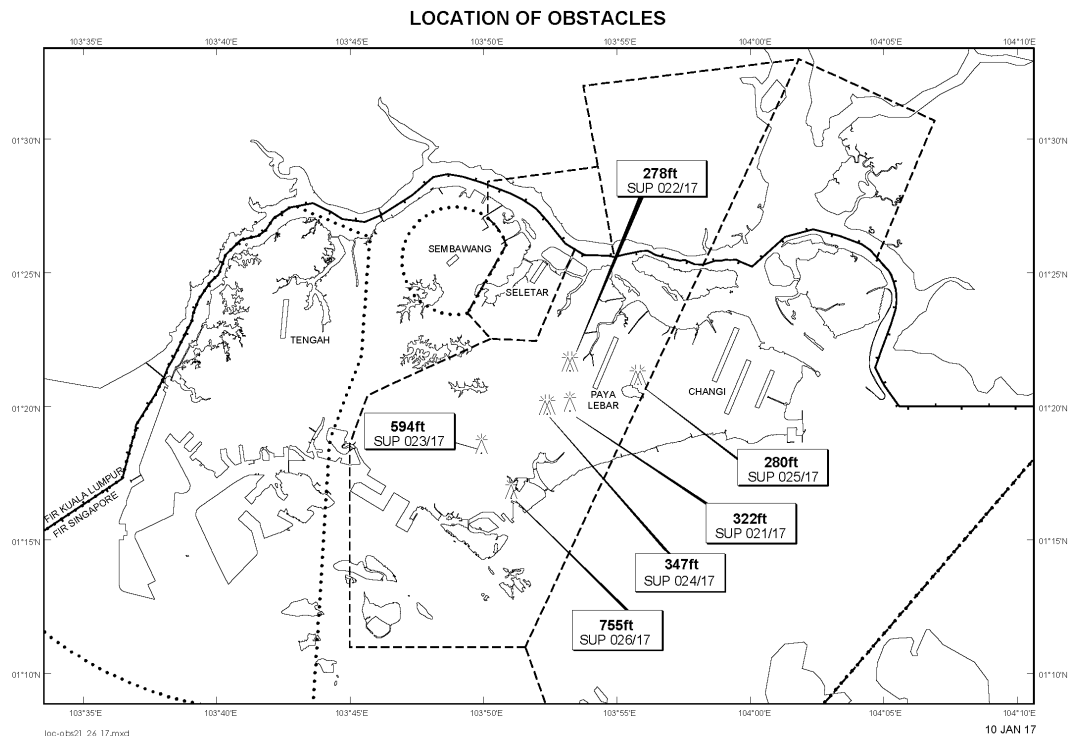

Email: caas_singaporeais@caas.gov.sgURL: www.caas.gov.sgURL: <https://fpl-1.caasaim.gov.sg>**AIP Supplement for
Singapore****AIP SUP
024/2017****Effective from 10 JAN 2017****/ 31 DEC 2018****Published on 10 JAN 2017****PAYA LEBAR AIRPORT – TOPLESS CRANES AND LUFFER CRANES**

WIE/1812311559 fourteen topless cranes and four luffer cranes, height 347ft AMSL, erected at 012004N 1035223E (bearing 234.5 degrees, distance 2.2nm from Paya Lebar ARP - within Paya Lebar CTR). Topless cranes and luffer cranes marked and lighted at night. (NOTAM A3167/16 dated 23/12/16 is hereby superseded.)

PAGE INTENTIONALLY LEFT BLANK