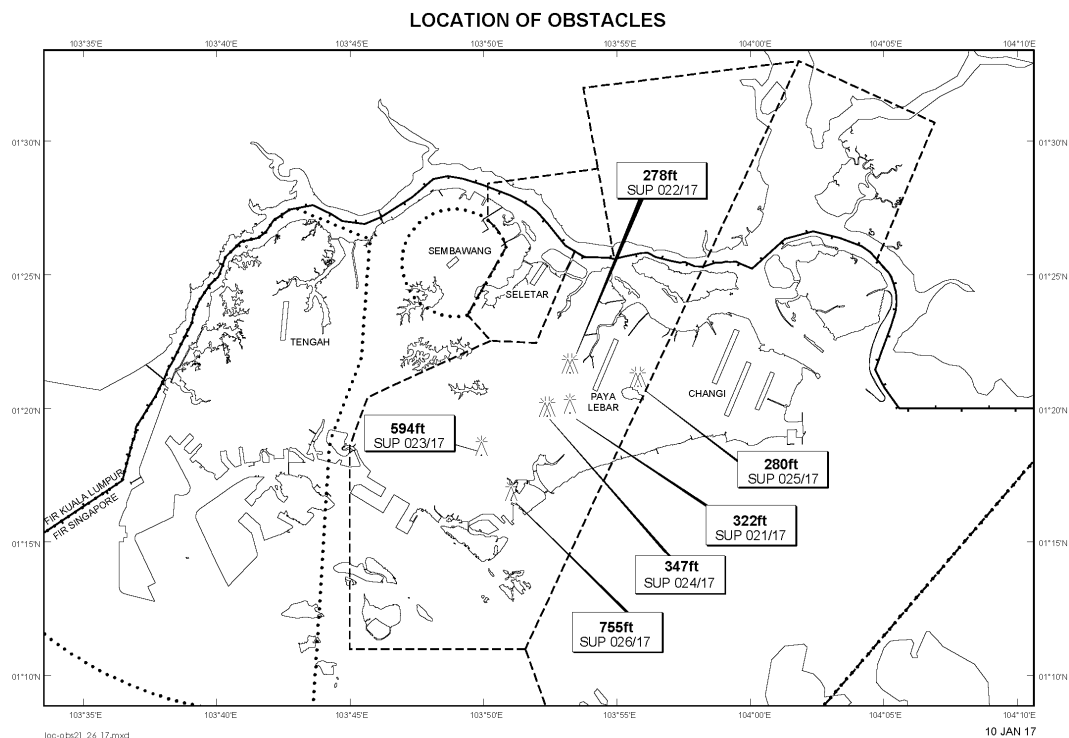

Email: caas_singaporeais@caas.gov.sgURL: www.caas.gov.sgURL: <https://fpl-1.caasaim.gov.sg>**AIP Supplement for
Singapore****AIP SUP
025/2017****Effective from 10 JAN 2017****/ 21 NOV 2019****Published on 10 JAN 2017****PAYA LEBAR AIRPORT – TOPLESS CRANES**

WIE/1911211559 five topless cranes, height 280ft AMSL, erected at 012111N 1035547E (bearing 95.4 degrees, distance 1.6nm from Paya Lebar ARP - within Paya Lebar CTR). Topless cranes marked and lighted at night. (NOTAM A2795/16 dated 15/11/16 is hereby superseded.)