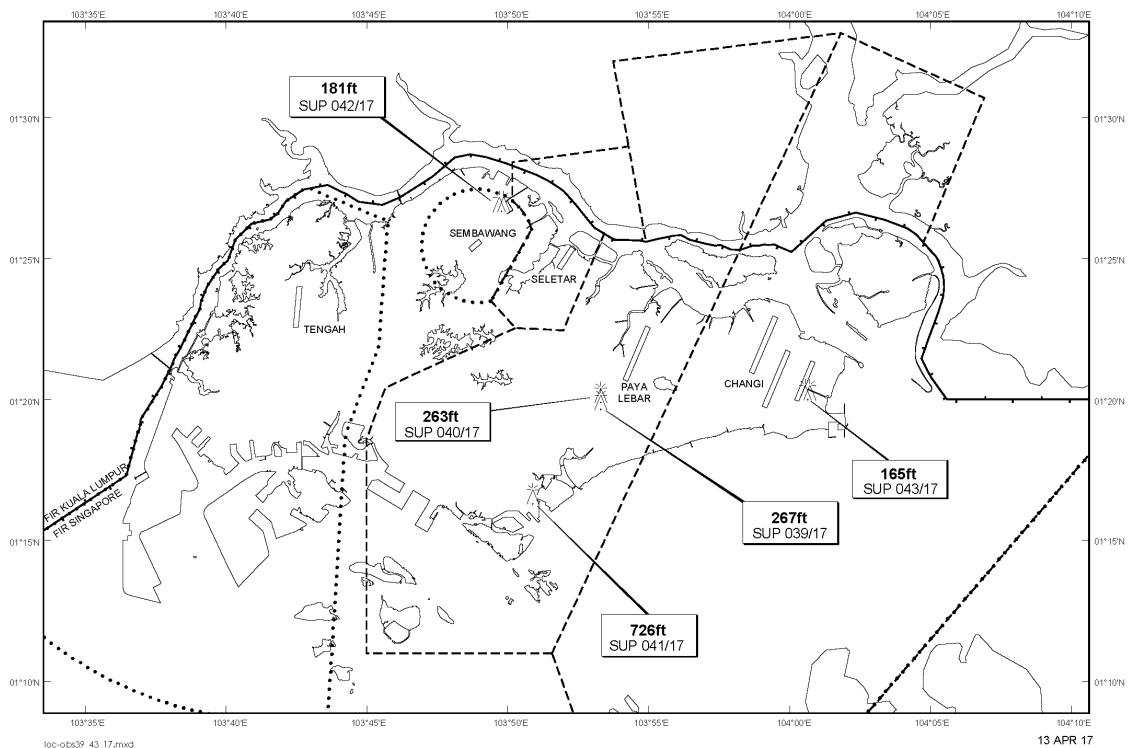

Email: caas_singaporeais@caas.gov.sgURL: www.caas.gov.sgURL: <https://fpl-1.caasaim.gov.sg>

AIP Supplement for Singapore

**AIP SUP
043/2017**

Effective from 13 APR 2017

/ 31 DEC 2017

Published on 13 APR 2017

SINGAPORE CHANGI AIRPORT – CRAWLER CRANES

WIE/1712311600 two crawler cranes, height 165ft AMSL, erected at 012021N 1040038E (bearing 133.4 degrees, distance 1.8nm from Changi ARP - within Changi CTR). Crawler cranes marked and lighted at night. (NOTAM A0488/17 dated 23/02/17 is hereby superseded.)

LOCATION OF OBSTACLES

PAGE INTENTIONALLY LEFT BLANK