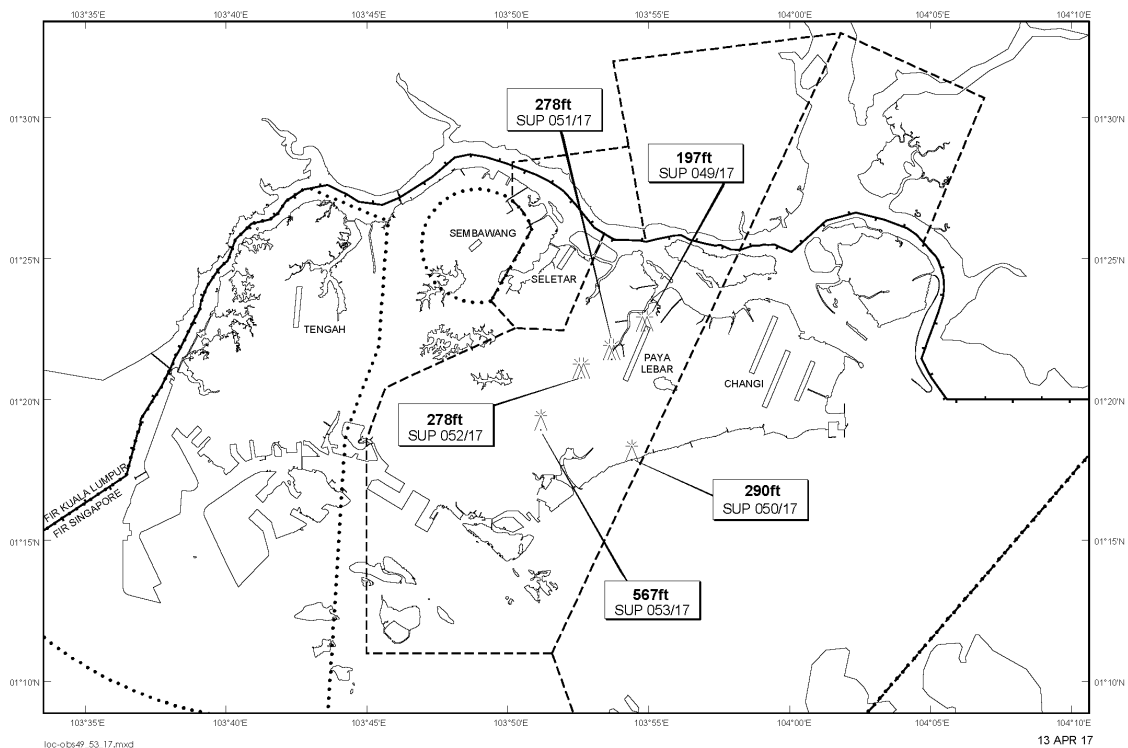

Email: caas_singaporeais@caas.gov.sgURL: www.caas.gov.sgURL: <https://fpl-1.caasaim.gov.sg>**AIP Supplement for
Singapore****AIP SUP
049/2017****Effective from 13 APR 2017****/ 31 DEC 2018****Published on 13 APR 2017****PAYA LEBAR AIRPORT – MOBILE CRANES**

WIE/1812311559 two mobile cranes, height 197ft AMSL, erected at 012247N 1035451E (bearing 25.5 degrees, distance 1.6nm from Paya Lebar ARP - within Paya Lebar CTR). Mobile cranes marked and lighted at night. (NOTAM A0803/17 dated 24/03/17 is hereby superseded.)

LOCATION OF OBSTACLES

PAGE INTENTIONALLY LEFT BLANK