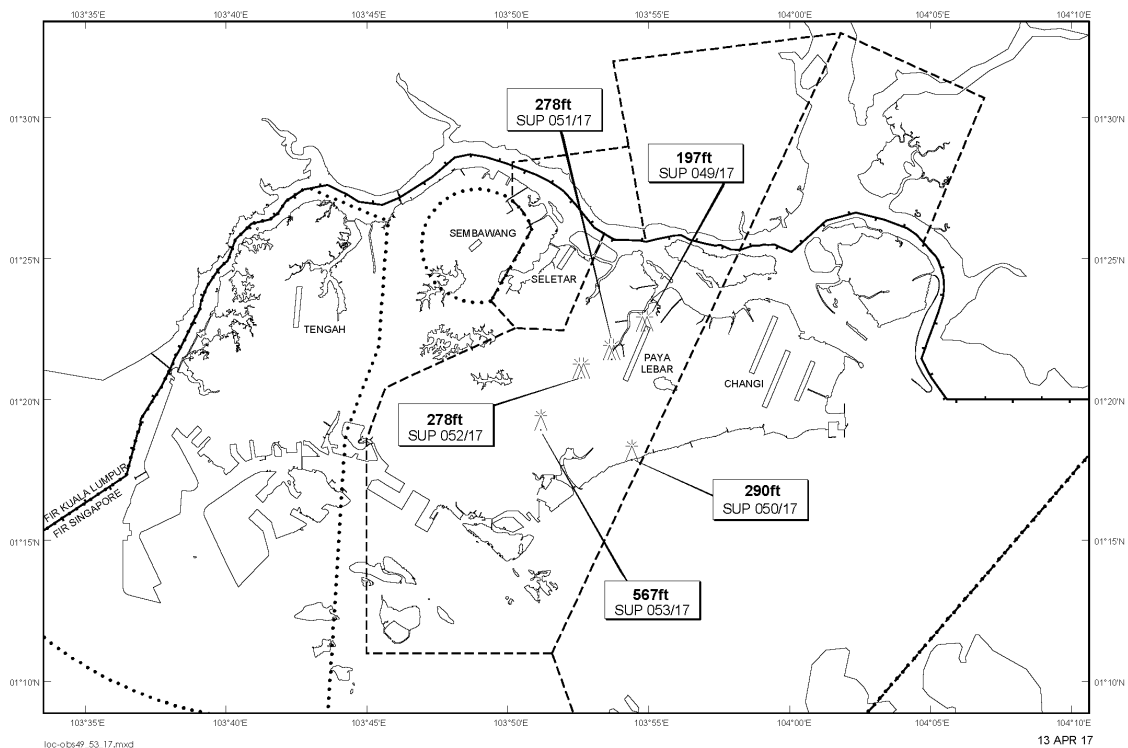

## AIP Supplement for Singapore

**AIP SUP  
052/2017**

**Effective from 13 APR 2017**

**/ 14 MAR 2019**

**Published on 13 APR 2017**

### PAYA LEBAR AIRPORT – TOPLESS CRANES

WIE/1903141559 four topless cranes, height 278ft AMSL, erected at 012107N 1035236E (bearing 261.7 degrees, distance 1.6nm from Paya Lebar ARP - within Paya Lebar CTR). Topless cranes marked and lighted at night. (NOTAM A0609/17 dated 08/03/17 is hereby superseded.)

#### LOCATION OF OBSTACLES

*PAGE INTENTIONALLY LEFT BLANK*