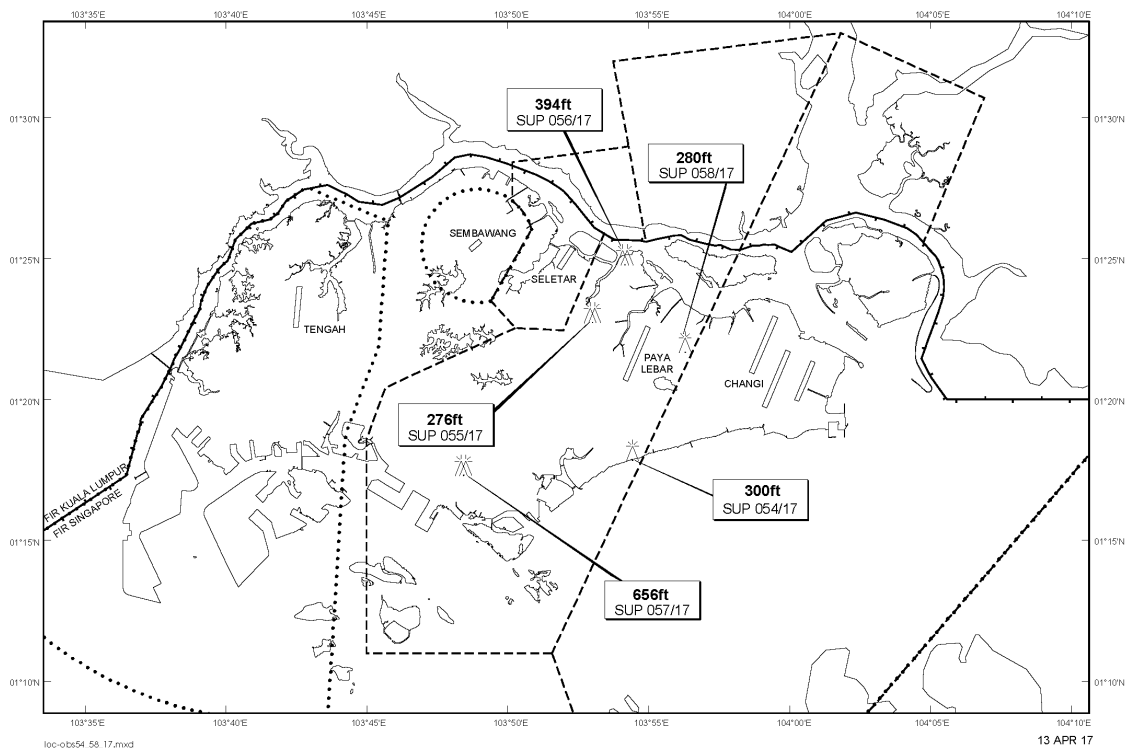

Email: caas_singaporeais@caas.gov.sgURL: www.caas.gov.sgURL: <https://fpl-1.caasaim.gov.sg>**AIP Supplement for
Singapore****AIP SUP
056/2017****Effective from 13 APR 2017****/ 30 APR 2019****Published on 13 APR 2017****PAYA LEBAR AIRPORT – TOPLESS CRANES**

WIE/1904301559 fifteen topless cranes, height 394ft AMSL, erected at 012508N 1035409E (bearing 359.8 degrees, distance 3.8nm from Paya Lebar ARP - within Paya Lebar CTR). Topless cranes marked and lighted at night. (NOTAM A0807/17 dated 24/03/17 is hereby superseded.)

LOCATION OF OBSTACLES

PAGE INTENTIONALLY LEFT BLANK