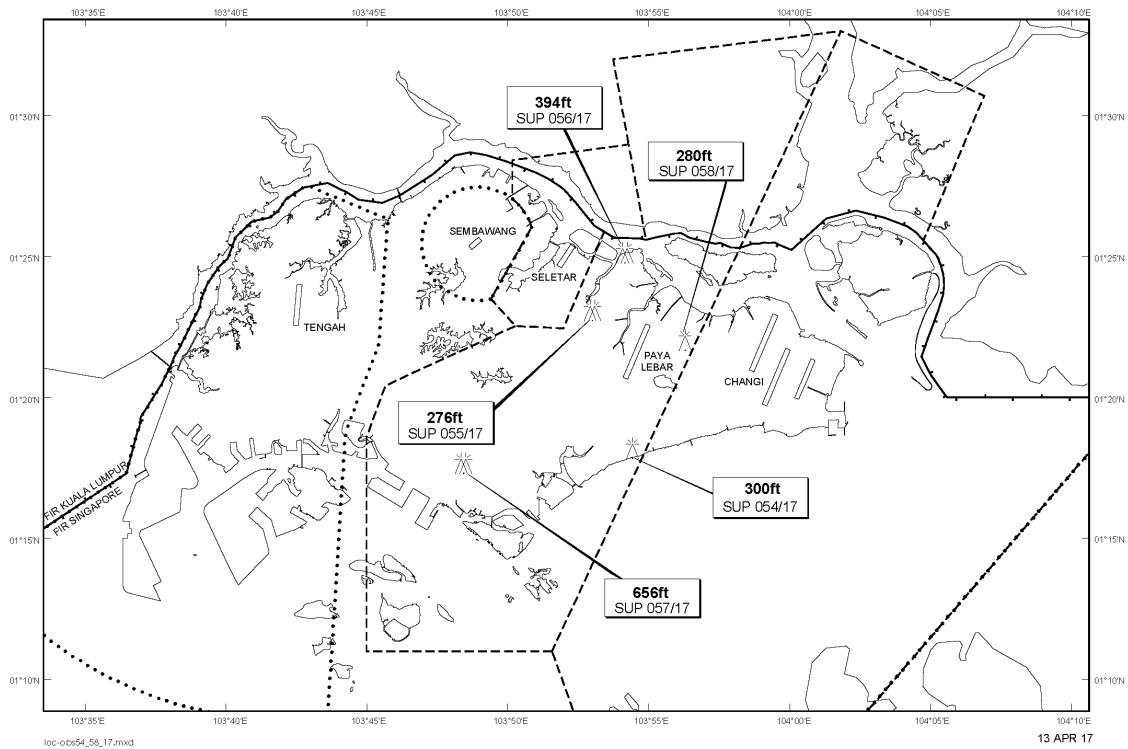

WIE/2010261559 twenty one topless cranes, height 280ft AMSL, erected at 012202N 1035617E (bearing 71.9 degrees, distance 2.2nm from Paya Lebar ARP - within Paya Lebar CTR). Topless cranes marked and lighted at night. (NOTAM A0545/17 dated 01/03/17 is hereby superseded.)

**LOCATION OF OBSTACLES**

*PAGE INTENTIONALLY LEFT BLANK*