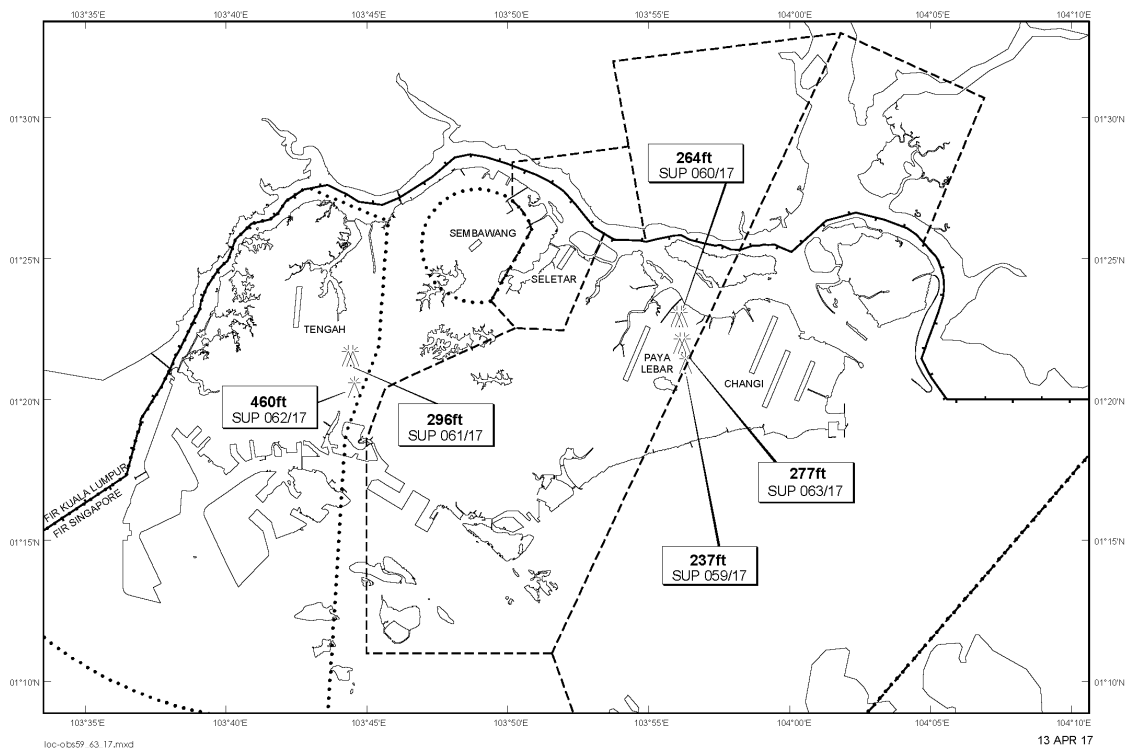

Email: caas_singaporeais@caas.gov.sgURL: www.caas.gov.sgURL: <https://fpl-1.caasaim.gov.sg>**AIP Supplement for
Singapore****AIP SUP
060/2017****Effective from 13 APR 2017****/ 30 JUN 2017****Published on 13 APR 2017****PAYA LEBAR AIRPORT – MOBILE CRANES**

WIE/1706301559 two mobile cranes, height 264ft AMSL, erected at 012257N 1035605E (bearing 49.9 degrees, distance 2.5nm from Paya Lebar ARP - within Paya Lebar CTR). Mobile cranes marked and lighted at night. (NOTAM A1033/17 dated 06/04/17 is hereby superseded.)

LOCATION OF OBSTACLES

PAGE INTENTIONALLY LEFT BLANK