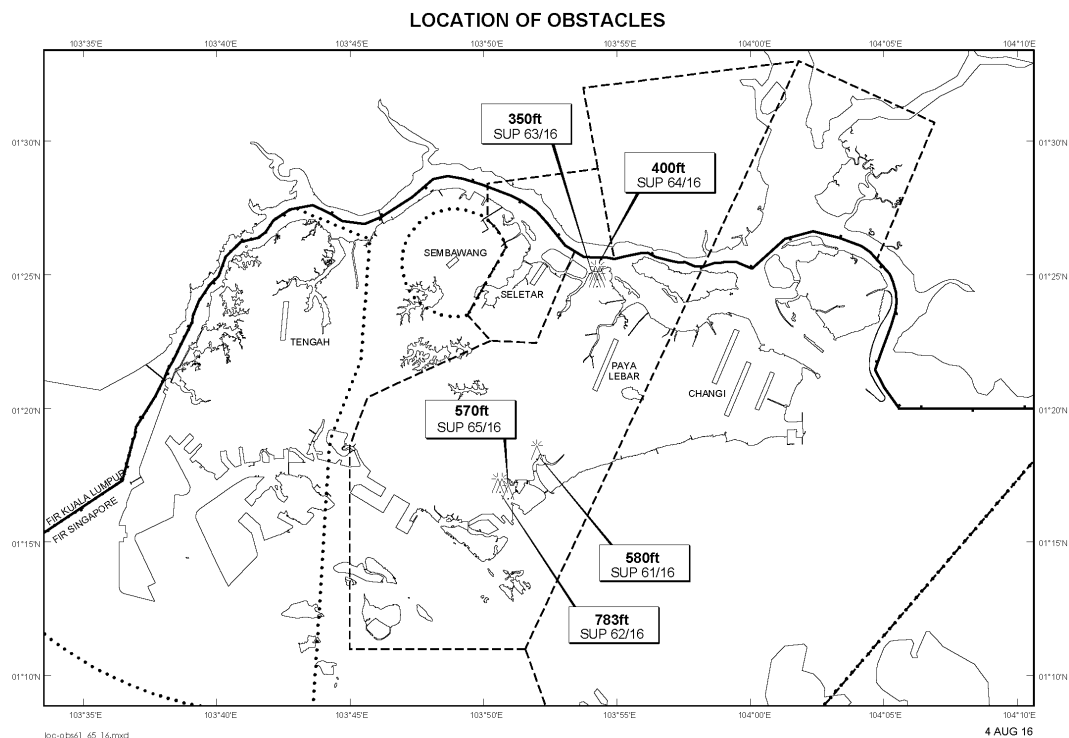

Email: caas_singaporeais@caas.gov.sgURL: www.caas.gov.sgURL: <https://fpl-1.caasaim.gov.sg>**AIP Supplement for
Singapore****AIP SUP
063/2016****Effective from 04 AUG 2016****/ 31 DEC 2018****Published on 04 AUG 2016****PAYA LEBAR AIRPORT – TOPLESS CRANES**

WIE/1812311559 thirteen topless cranes, height 350ft AMSL, erected at 012455N 1035415E (bearing 1.3 degrees, distance 3.6nm from Paya Lebar ARP - within Paya Lebar CTR). Topless cranes marked and lighted at night. (NOTAM A1216/16 dated 23/5/16 is hereby superseded.)