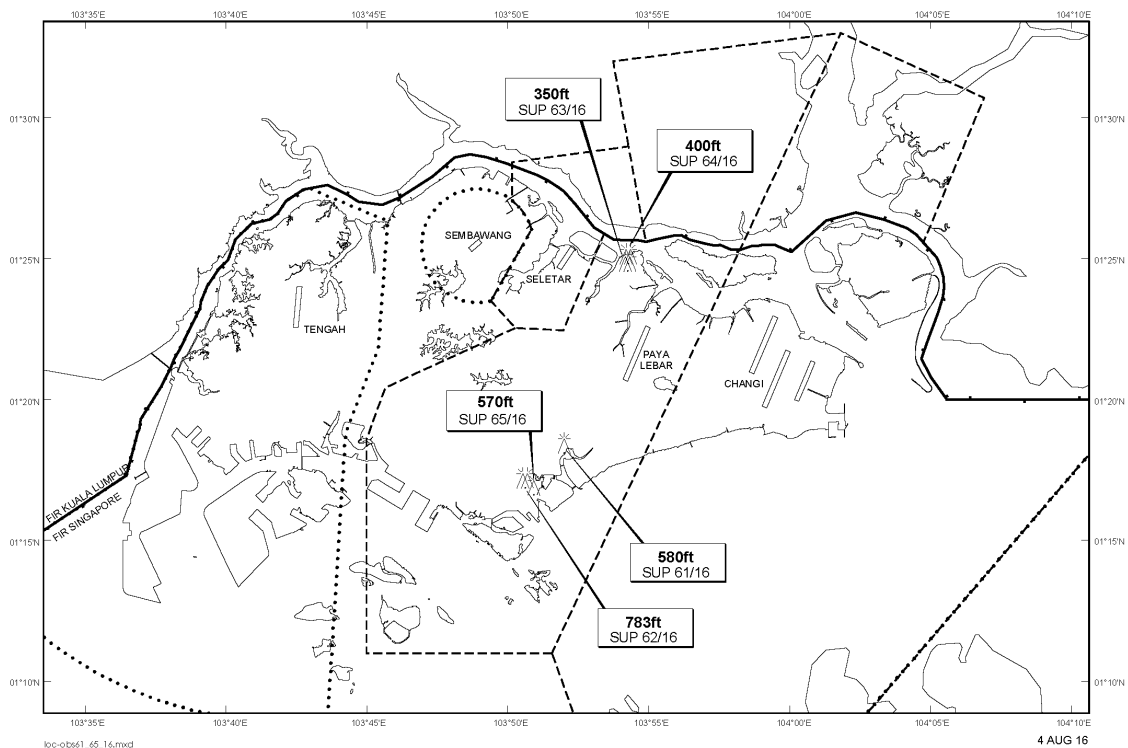

Email: caas_singaporeais@caas.gov.sgURL: www.caas.gov.sgURL: <https://fpl-1.caasaim.gov.sg>**AIP Supplement for
Singapore****AIP SUP
064/2016****Effective from 04 AUG 2016****/ 31 DEC 2018****Published on 04 AUG 2016****PAYA LEBAR AIRPORT – TOPLESS CRANES**

WIE/1812311559 six topless cranes, height 400ft AMSL, erected at 012510N 1035416E (bearing 1.6 degrees, distance 3.8nm from Paya Lebar ARP - within Paya Lebar CTR). Topless cranes marked and lighted at night. (NOTAM A1668/16 dated 15/7/16 is hereby superseded.)

LOCATION OF OBSTACLES

PAGE INTENTIONALLY LEFT BLANK